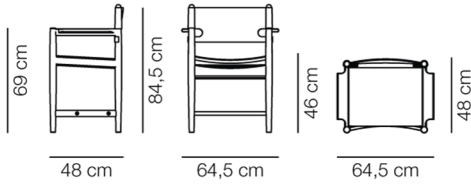

Oak light oil

Leather, black

Smoked oak, oiled

DIMENSIONS

Weight: 8,9 kg

PACKAGING INFORMATION

L: 53 cm, W: 69 cm, H: 83 cm,

Cbm: 0,3m³