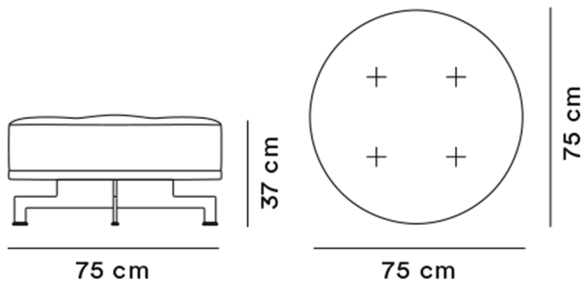

Brushed aluminium

Leather Cera 905, Russet brown

Brushed aluminium

DIMENSIONS

Weight: 28 kg

PACKAGING INFORMATION

L: 76 cm, W: 74 cm, H: 40 cm,

Cbm: 0,25m³