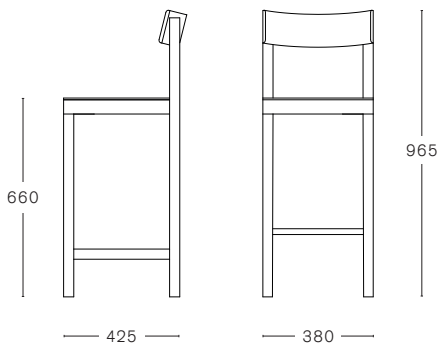

MC 14 PRIMO CHAIR

STACKABLE

BEECH FRAME

GOLD BEECH FRAME

OAK FRAME WITH
NON REMOVABLE SEAT UPHOLSTERY
Dani Acquario Leather
Sweet Leather
COM - COL*

MAX. PER BOX	GROSS WEIGHT	VOLUME	BOX SIZE
3 CHAIRS	CA. kg 18,50	0,32 m³	490 x 680 x 950 mm
2 CHAIRS UPH	CA. kg 13.50		

*FABRIC REQUIRED LEATHER REQUIRED
1 PCS: LIN MTRS 0,50 (H 1,40 m) 1 PCS: 0,75 m²
MORE PCS: TO BE CHECKED

SAMPLE REQUIRED FOR APPROVAL

MC 14 PRIMO COUNTER STOOL

BEECH FRAME

OAK FRAME WITH
NON REMOVABLE SEAT UPHOLSTERY
Dani Acquario Leather
Sweet Leather
COM - COL*

MAX. PER BOX	GROSS WEIGHT	VOLUME	BOX SIZE
1 STOOL	CA. kg 9	0,22 m³	470 x 420 x 1110 mm

*FABRIC REQUIRED LEATHER REQUIRED
1 PCS: LIN MTRS 0,50 (H 1,40 m) 1 PCS: 0,75 m²
MORE PCS: TO BE CHECKED

SAMPLE REQUIRED FOR APPROVAL

MC 14 PRIMO BAR STOOL

BEECH FRAME

OAK FRAME WITH
NON REMOVABLE SEAT UPHOLSTERY
Dani Acquario Leather
Sweet Leather
COM - COL*

MAX. PER BOX	GROSS WEIGHT	VOLUME	BOX SIZE
1 STOOL	CA. kg 9	0,22 m³	470 x 420 x 1110 mm