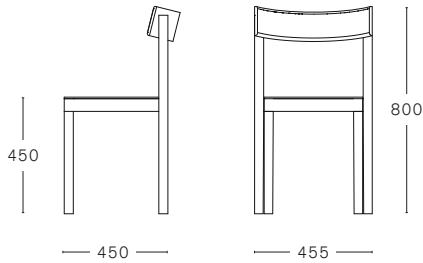

MC 14 PRIMO CHAIR

STACKABLE

BEECH FRAME

GOLD BEECH FRAME

OAK FRAME WITH
NON REMOVABLE SEAT UPHOLSTERY
Dani Acquario Leather
Sweet Leather
COM - COL*

MAX. PER BOX	GROSS WEIGHT	VOLUME	BOX SIZE
3 CHAIRS	CA. kg 18,50	0,32 m³	490 x 680 x 950 mm
2 CHAIRS UPH	CA. kg 13.50		

*FABRIC REQUIRED LEATHER REQUIRED
1 PCS: LIN MTRS 0,50 (H 1,40 m) 1 PCS: 0,75 m²
MORE PCS: TO BE CHECKED

SAMPLE REQUIRED FOR APPROVAL

MC 14 PRIMO COUNTER STOOL

BEECH FRAME

OAK FRAME WITH
NON REMOVABLE SEAT UPHOLSTERY
Dani Acquario Leather
Sweet Leather
COM - COL*

MAX. PER BOX	GROSS WEIGHT	VOLUME	BOX SIZE
1 STOOL	CA. kg 9	0,22 m³	470 x 420 x 1110 mm

*FABRIC REQUIRED LEATHER REQUIRED
1 PCS: LIN MTRS 0,50 (H 1,40 m) 1 PCS: 0,75 m²
MORE PCS: TO BE CHECKED

SAMPLE REQUIRED FOR APPROVAL

MC 14 PRIMO BAR STOOL

BEECH FRAME

OAK FRAME WITH
NON REMOVABLE SEAT UPHOLSTERY
Dani Acquario Leather
Sweet Leather
COM - COL*

MAX. PER BOX	GROSS WEIGHT	VOLUME	BOX SIZE
1 STOOL	CA. kg 9	0,22 m³	470 x 420 x 1110 mm