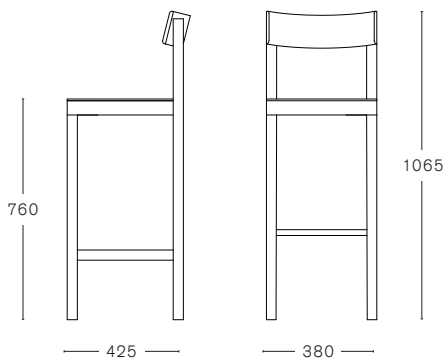

MC 14 PRIMO CHAIR

STACKABLE

BEECH FRAME

GOLD BEECH FRAME

OAK FRAME WITH
NON REMOVABLE SEAT UPHOLSTERY
Dani Acquario Leather
Sweet Leather
COM - COL*

MAX. PER BOX	GROSS WEIGHT	VOLUME	BOX SIZE
3 CHAIRS	CA. kg 18,50	0,32 m³	490 x 680 x 950 mm
2 CHAIRS UPH	CA. kg 13.50		

*FABRIC REQUIRED LEATHER REQUIRED
1 PCS: LIN MTRS 0,50 (H 1,40 m) 1 PCS: 0,75 m²
MORE PCS: TO BE CHECKED

SAMPLE REQUIRED FOR APPROVAL

MC 14 PRIMO COUNTER STOOL

BEECH FRAME

OAK FRAME WITH
NON REMOVABLE SEAT UPHOLSTERY
Dani Acquario Leather
Sweet Leather
COM - COL*

MAX. PER BOX	GROSS WEIGHT	VOLUME	BOX SIZE
1 STOOL	CA. kg 9	0,22 m³	470 x 420 x 1110 mm

*FABRIC REQUIRED LEATHER REQUIRED
1 PCS: LIN MTRS 0,50 (H 1,40 m) 1 PCS: 0,75 m²
MORE PCS: TO BE CHECKED

SAMPLE REQUIRED FOR APPROVAL

MC 14 PRIMO BAR STOOL

BEECH FRAME

OAK FRAME WITH
NON REMOVABLE SEAT UPHOLSTERY
Dani Acquario Leather
Sweet Leather
COM - COL*

MAX. PER BOX	GROSS WEIGHT	VOLUME	BOX SIZE
1 STOOL	CA. kg 9	0,22 m³	470 x 420 x 1110 mm