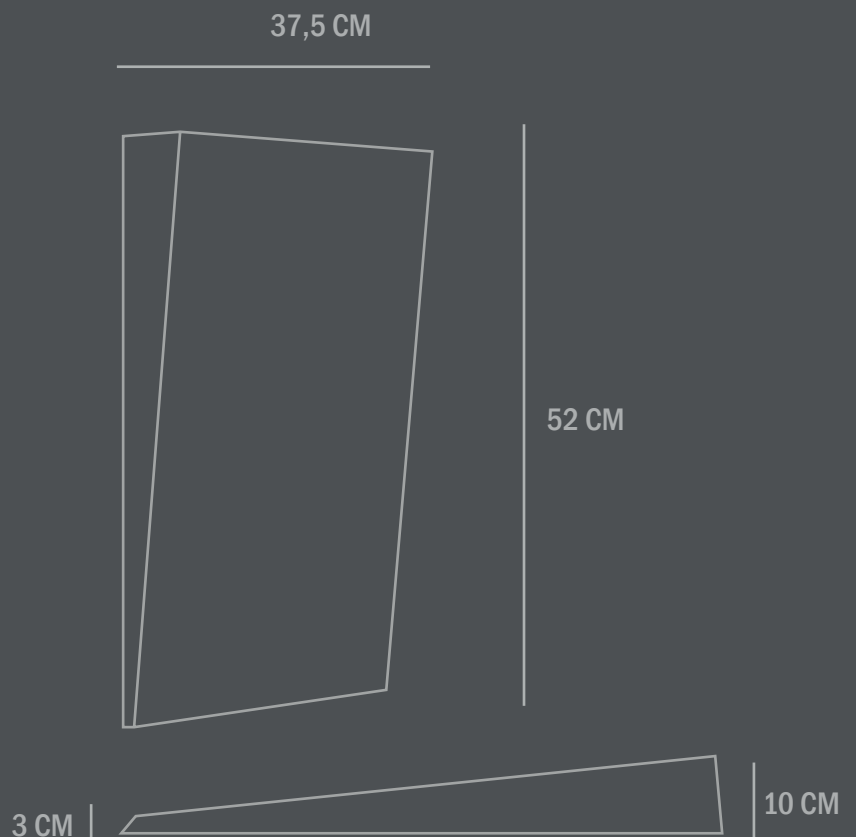

101

C O P E N H A G E N

SCULPT WALL ART TRIANGLE

The Sculpt Wall collection is a series of reliefs for hanging on the wall as pure artistic intentions.

The sculptural pieces pull their inspiration from brutalist architecture details, design history and concrete as a surface and material in American Minimalist art of the 1960s.

Care instructions:
Use a soft dry cloth to clean the product.
Do not use household cleaners.

Dimensions: L37,5 / W10 / H52 CM
Country of origin: IN

Product weight: 3,5 Kgs

Packaging:
Dimensions: L60,5 / W18 / H46 CM
Total weight incl. product: 5 Kgs
Number of parcels: 1
Material: Brown cardboard

SCULPT WALL ART TRIANGLE

The Sculpt Wall collection is a series of reliefs for hanging on the wall as pure artistic intentions.

The sculptural pieces pull their inspiration from brutalist architecture details, design history and concrete as a surface and material in American Minimalist art of the 1960s.