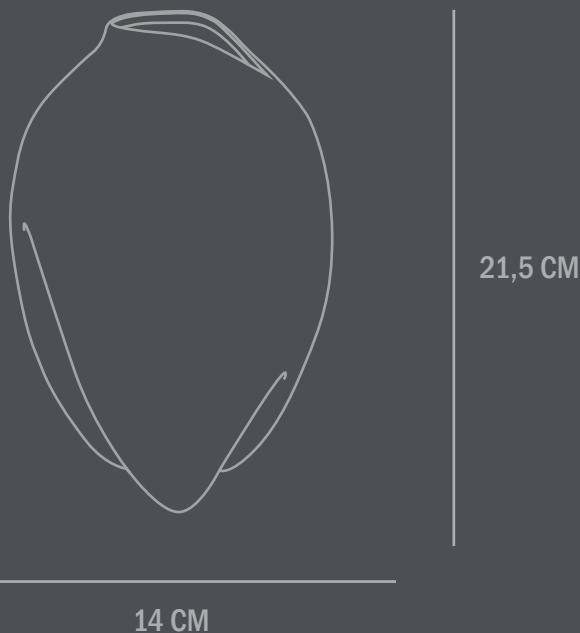

Dimensions: L26,5 / W24 / H37,5 CM
Country of origin: CN

Product weight: 3,00 Kgs

Packaging:
Dimensions: L31,5,5 / W30,5 / H44,5 CM
Total weight incl. product: 4 Kgs
Number of parcels: 1
Material: Brown cardboard

Dimensions: L14 / W14 / H21,5 CM
Country of origin: CN

Product weight: 1,06 Kgs

Packaging:
Dimensions: L20 / W20 / H27 CM
Total weight incl. product: 1,25 Kgs
Number of parcels: 1
Material: Brown cardboard