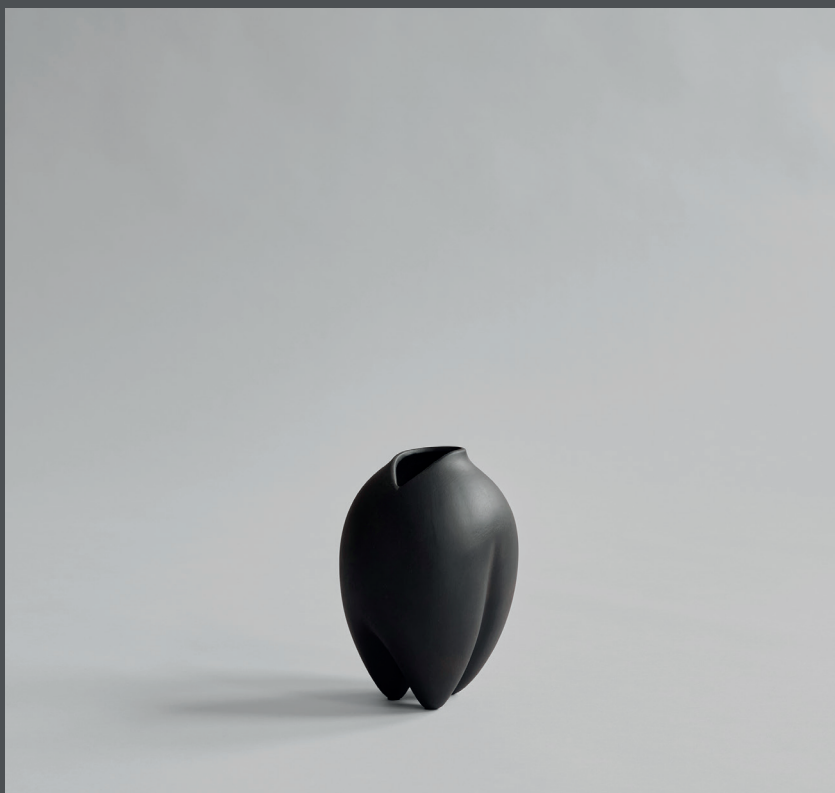

37,5 CM

26,5 CM

SUMO VASE SLIM PETIT

Sumo celebrates the human body. As a reference to the Japanese sport Sumo, all vases are voluminous in size and shape, resting on top of narrow pointing legs. All vases have different openings from the traditional narrow vase openings to double openings and deep carved openings.