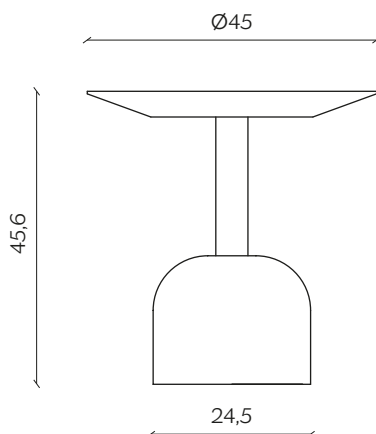

In its table version, Illo looks even cuter. With its reduced volumes, it is reminiscent of gym weights, but don't worry, you don't have to lift it! It comes as a pair of tables, and their light-hearted, authentic look are a textbook example of lightness.

DIMENSIONI | DIMENSIONS

lunghezza | width: 65 cm
larghezza | depth: 65 cm
altezza | height: 35,6 cm

lunghezza | width: 45 cm
larghezza | depth: 45 cm
altezza | height: 45,6 cm

AMBIENTE | ENVIRONMENT

interno | indoor