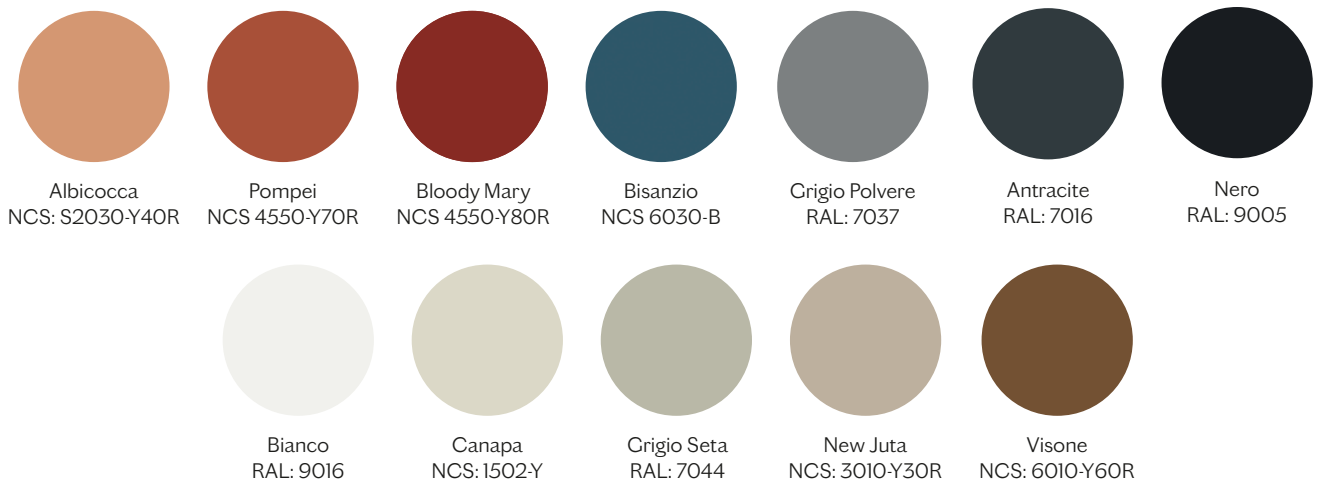

FINITURE | FINISHES

PIANO | TOP

Laccato | Lacquer

Cres Porcellanato | Porcelain Stoneware

Marmo | Marble

FINITURE | FINISHES

COLONNA | COLUMN

Metallo | Metal

Laccato (12 colori)
Lacquered (12 tones)

Zincato
Zinc-coated

Rame
Copper

Base | Base

Laccato (12 colori)
Lacquered (12 tones)