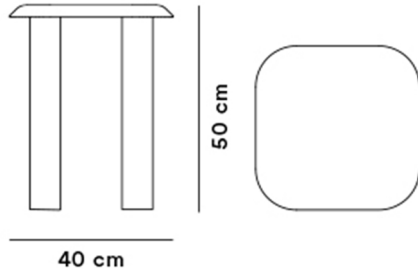

Islets Side Table

Designed By Maria Bruun, 2020

The Islets Table series is a precise design with a strong identity, based on a simple construction where details are kept to a minimum. It's an approach that reflects the sculptural minimalism of Danish designer Maria Bruun, who seeks a balance between a light feeling in the expression and pieces with a strong, assertive presence.

MODEL

6770 - 40x40 cm

MATERIALS

Side table with legs and table top of solid hardwood. Legs mounted to table top with metal thread. Knock-down, delivered assembled.

COUNTRY OF ORIGIN

DK

TEST & CERTIFICATES

Smoked oak is FSC® certified

ESSENTIAL ASSORTMENT

WOOD

Oak light oil

Smoked oak, oiled, FSC Mix 70%

DIMENSIONS

Weight: 9 kg

PACKAGING INFORMATION

L: 55/55 cm, W: 55/21 cm, H: 8/21 cm,