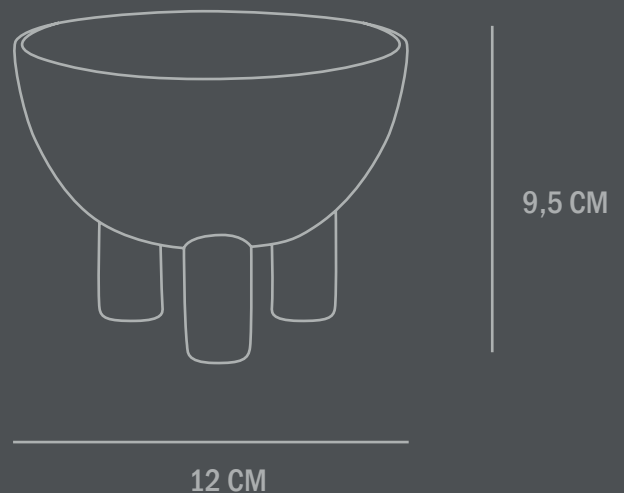

Colour: Coffee
Material: Ceramic

Care instructions:
Use a soft dry cloth to clean the product.
Do not use household cleaners.
Not waterproof

Dimensions: L12 / W12 / H9,5 CM

Country of origin: CN

Product weight: 0,40 Kg

Packaging:
Dimensions: L18 / W18 / H19 CM
Total weight incl. product: 0,52 Kg
Number of parcels: 1
Material: Brown cardboard

101

C O P E N H A G E N

DUCK BOWL BIG

Reminiscent of little, individual three-legged characters or friendly creatures, the Duck series is a playful and exuberant addition to more minimalist series of treys, vases, bowls, pots, jars and plates in a modern interior.