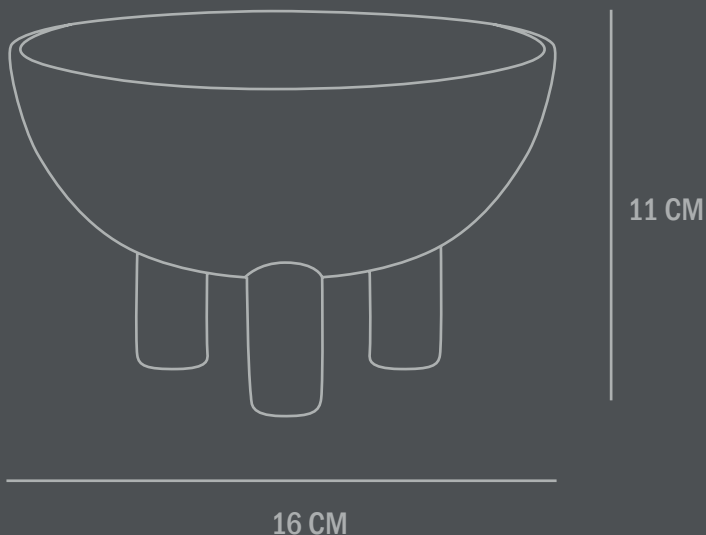

Colour: Dark Grey

Material: Ceramic

Care instructions:
Use a soft dry cloth to clean the product.
Do not use household cleaners.
Not waterproof

Dimensions: L16 / W16 / H11 CM

Country of origin: CN

Product weight: 0,50 Kg

Packaging:
Dimensions: L22 / W23 / H18 CM
Total weight incl. product: 0,60 Kg
Number of parcels: 1
Material: Brown cardboard

101

C O P E N H A G E N

DUCK BOWL MINI

Reminiscent of little, individual three-legged characters or friendly creatures, the Duck series is a playful and exuberant addition to more minimalist series of treys, vases, bowls, pots, jars and plates in a modern interior.

Colour: Dark Grey
Material: Ceramic

Care instructions:
Use a soft dry cloth to clean the product.
Do not use household cleaners.
Not waterproof

Dimensions: L12 / W12 / H9,5 CM

Country of origin: CN

Product weight: 0,40 Kgs