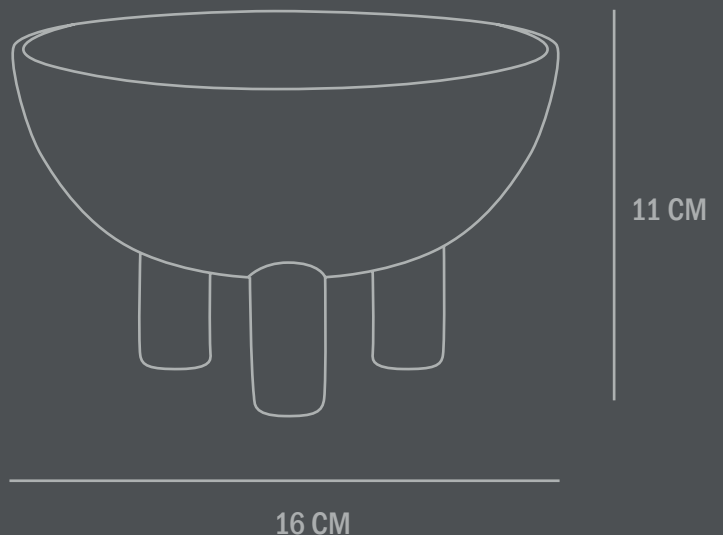

Colour: Bone White
Material: Ceramic

Care instructions:
Use a soft dry cloth to clean the product.
Do not use household cleaners.
Not waterproof

Dimensions: L16 / W16 / H11 CM

Country of origin: CN

Product weight: 0,50 Kgs

Packaging:
Dimensions: L22 / W23 / H18 CM
Total weight incl. product: 0,60 Kgs
Number of parcels: 1
Material: Brown cardboard

101

C O P E N H A G E N

DUCK BOWL MINI

Reminiscent of little, individual three-legged characters or friendly creatures, the Duck series is a playful and exuberant addition to more minimalist series of treys, vases, bowls, pots, jars and plates in a modern interior.