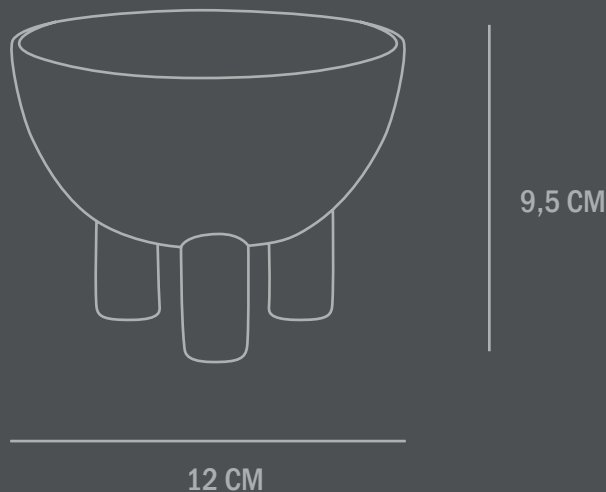

Colour: Dark Grey

Material: Ceramic

Care instructions:
Use a soft dry cloth to clean the product.
Do not use household cleaners.
Not waterproof

Dimensions: L16 / W16 / H11 CM

Country of origin: CN

Product weight: 0,50 Kg

Colour: Dark Grey
Material: Ceramic

Care instructions:
Use a soft dry cloth to clean the product.
Do not use household cleaners.
Not waterproof

Dimensions: L12 / W12 / H9,5 CM

Country of origin: CN

Product weight: 0,40 Kgs

Packaging:
Dimensions: L18 / W18 / H19 CM
Total weight incl. product: 0,52 Kgs
Number of parcels: 1
Material: Brown cardboard

101

C O P E N H A G E N

DUCK BOWL BIG

Reminiscent of little, individual three-legged characters or friendly creatures, the Duck series is a playful and exuberant addition to more minimalist series of treys, vases, bowls, pots, jars and plates in a modern interior.