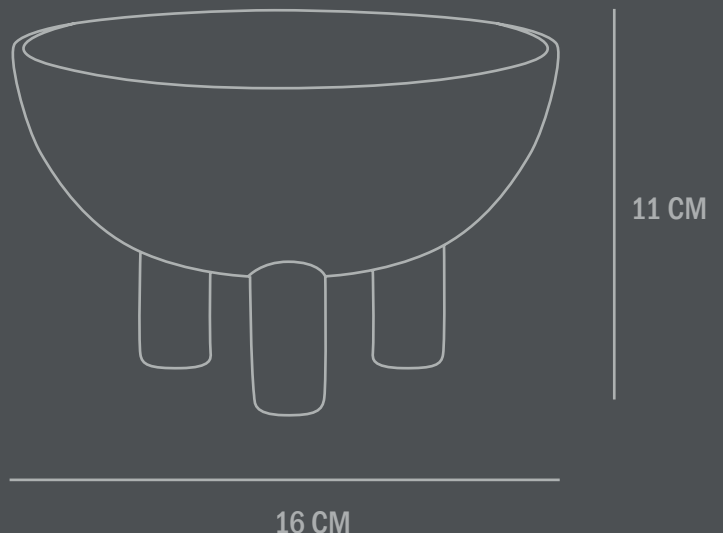

Colour: Sand
Material: Ceramic

Care instructions:
Use a soft dry cloth to clean the product.
Do not use household cleaners.
Not waterproof

Dimensions: L16 / W16 / H11 CM

Country of origin: CN

Product weight: 0,50 Kgs

Packaging:
Dimensions: L22 / W23 / H18 CM
Total weight incl. product: 0,60 Kgs
Number of parcels: 1
Material: Brown cardboard

101

C O P E N H A G E N

DUCK BOWL MINI

Reminiscent of little, individual three-legged characters or friendly creatures, the Duck series is a playful and exuberant addition to more minimalist series of treys, vases, bowls, pots, jars and plates in a modern interior.