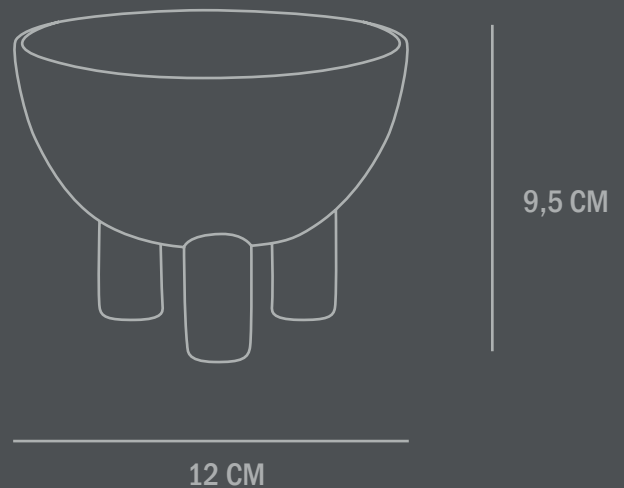

Colour: Sand

Material: Ceramic

Care instructions:
Use a soft dry cloth to clean the product.
Do not use household cleaners.
Not waterproof

Dimensions: L12 / W12 / H9,5 CM

Country of origin: CN

Product weight: 0,40 Kgs

Packaging:
Dimensions: L18 / W18 / H19 CM
Total weight incl. product: 0,52 Kgs
Number of parcels: 1
Material: Brown cardboard

101

C O P E N H A G E N

DUCK BOWL BIG

Reminiscent of little, individual three-legged characters or friendly creatures, the Duck series is a playful and exuberant addition to more minimalist series of treys, vases, bowls, pots, jars and plates in a modern interior.