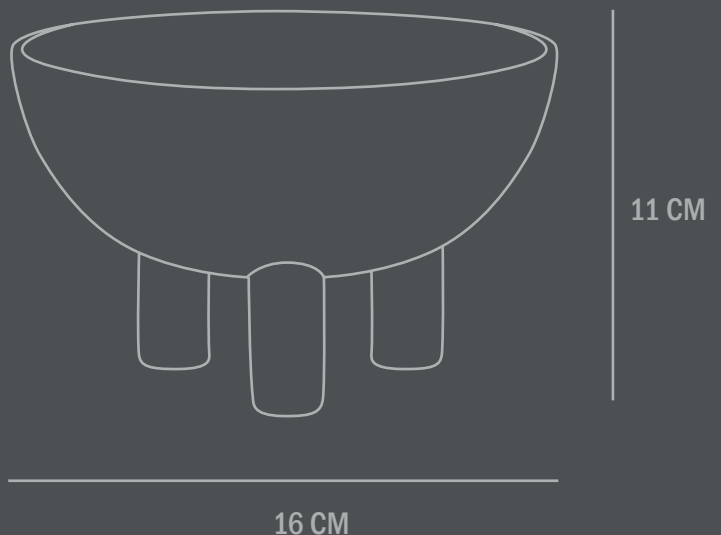

Colour: Coffee
Material: Ceramic

Care instructions:
Use a soft dry cloth to clean the product.
Do not use household cleaners.
Not waterproof

Dimensions: L16 / W16 / H11 CM

Country of origin: CN

Product weight: 0,50 Kg

Packaging:
Dimensions: L22 / W23 / H18 CM
Total weight incl. product: 0,60 Kg
Number of parcels: 1
Material: Brown cardboard

101

C O P E N H A G E N

DUCK BOWL MINI

Reminiscent of little, individual three-legged characters or friendly creatures, the Duck series is a playful and exuberant addition to more minimalist series of treys, vases, bowls, pots, jars and plates in a modern interior.