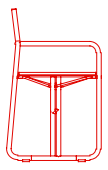

## TRIP

SILLA DIRECTOR - DIRECTOR ARMCHAIR

PT17204

### MATERIALES - MATERIALS

Silla plegable. Fabricada en aluminio termolacado y tela plástica.

Trip chair. Folding chair made of thermo-lacquered aluminium profiles and plastic fabric.

### DATOS TÉCNICOS - TECHNICAL DATA

55  
22"

52  
20"

50 66 85  
20" 26" 33"

📦 5.00 Kg – 11,00 lbs  
📦 0.129 m3 – 4,55 ft3