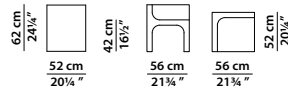

Protective cover not included.

**Palletised box equipped with two sensors to check for any damage during transport.
(Refer to "Important information").**

Avio.

Mastic. Mastic.

Sucre.

Viola. Violet.

46 x 63 h62

Pouf. Pouf.

56 x 52 h62

Poltroncina. Little armchair.

150 x 45 h54

Panca. Bench.

80 x 197 h58

Lettino. Beach lounger.

86 x 45