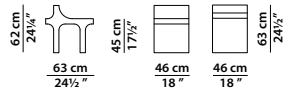

Protective cover not included.

**Palletised box equipped with two sensors to check for any damage during transport.
(Refer to "Important information").**

Avio.

Mastic. Mastic.

Sucre.

Viola. Violet.

46 x 63 h62

Pouf. Pouf.

56 x 52 h62

Poltroncina. Little armchair.

150 x 45 h54

Panca. Bench.

80 x 197 h58

Lettino. Beach lounger.

86 x 45