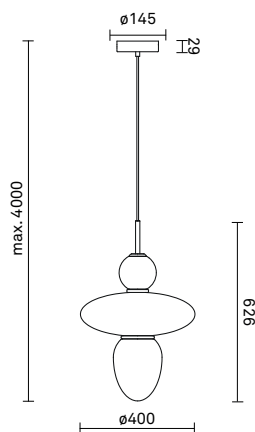

NUURA

RIZZATTO 43

Design: Paolo Rizzato, 2021. EU-model.

The Rizzato collection comprises two pendants and a ceiling light. The organic shapes created by mouth-blown glass are one feature all three have in common.

The pendants comprise brass-coloured anodised aluminium and mouth-blown glass. The light unfolds from its source, and diffuses wonderfully through the opal-white glass, creating soft, comfortable quality lighting. Two of the pendants are height-adjustable, making them versatile for use in private homes or public places. The ceiling light is mounted directly on the ceiling, making it possible to create unique, decorative ceiling lighting.

Rizzato 43, gives a soft and even light, making it ideal to place above a dining table or sofa. It is also great for either the bedroom or the hallway.

Rizzato collection

The Rizzato collection include the following products:

- **Rizzato 32:** Satin Brass - Opal White
- **Rizzato 42:** Satin Brass - Opal White
- **Rizzato 43:** Satin Brass - Opal White