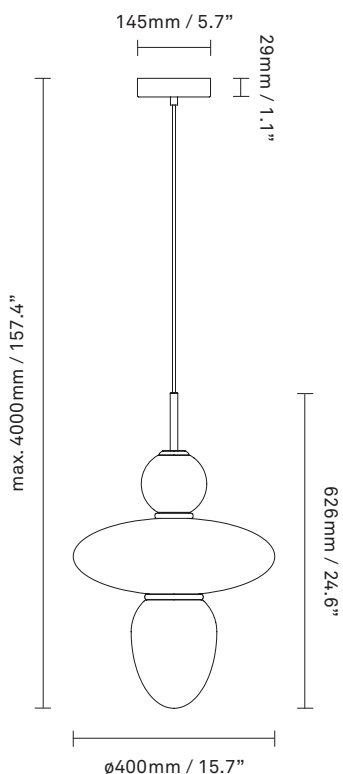

Rizzato 43, gives a soft and even light, making it ideal above a dining table or sofa. It is also suitable for the bedroom or the hallway. The pendant is height-adjustable. The pendant is trimmed with details in satin silver metal finish, creating a soft accent to the mouth-blown glass.

Explore the rest of the Rizzato collection on our website, [here](#)

Product no.: EU - 2073004 / US - 3073004

Certifications: CE, ETL, IP20, Class I

Type: Pendant - indoor

For information about IP ratings, click [here](#)

Colour: Glass: opal white / Metal: satin silver / Cable: silver

Cleaning: Use a soft dry cloth to clean the product. Do not use household cleaners.

Materials: Anodized metal, mouth-blown glass, fabric covered cable

Light source: Socket: E27 / E26 (T38)
Max wattage: 40W LED
Voltage (V): 220-240V / 120V

Dimensions: $\varnothing$ 400mm / 15.7in x 626mm / 24.6in
Ceiling plate: $\varnothing$ 145mm / 5.7in x 29mm / 1in
Cable length: 4000mm / 157.4in

See recommended light source for EU [here](#)

Weight: 4260g

Light sources not included

Packaging: Dimensions: L: 480mm / 18.8 x W: 280mm / 18.8in x H: 430mm / 17in
Weight: 1000 g
Total weight incl. product: 5260 g
Number of parcels: 1
Material: Brown cardboard.

Dimmable if installed with appropriate dimmable LED light source(s) suitable for your dimmer circuit.

Light source can be added to delivery on request or via our webshop at [nuura.com](#).

Works with appropriate lighting control module. Module can be added to delivery on request.

Find our recommendations [here](#)