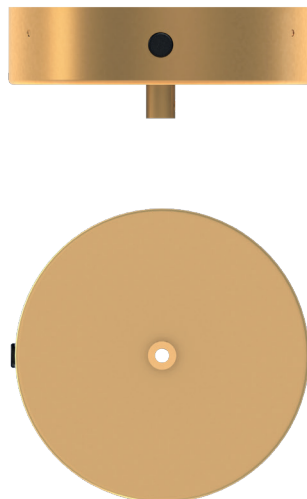

TECHNICAL INFO

Product no.: 07700424

Type: Suspension - Indoor

Colour:

Glass: Opal White
Metal: Satin Brass
Cable: Gold

Materials:

Coated metal
Mouth-blown glass
Fabric covered cable

Dimensions:

ø400mm x 626mm
Ceiling plate: ø145mm x 29mm
Fabric cable - Length: 4000mm
Weight: 4260 g

Packaging:

Dimensions: L: 480mm x W: 480mm x H: 430mm
Weight: 1000 g
Total weight incl. product: 5260 g
Number of parcels: 1
Material: Brown cardboard.

Packaging - weight - material:

Cardboard outside: - g
Cardboard inside: - g
Bubble wrap: - g
Plastic bag: - g
Styrofoam: - g

Cleaning:

Use a soft dry cloth to clean the product.
Do not use household cleaners.

Certifications and labels:

CE - CE-certified
IP Rating - IP20
⊕ - Class I

Light source:

Socket: E27
Max wattage: 20W LED
Voltage (V): 220-240V

Recommended light source:

E27 LED 12W / 1521 Lumen - Dimmable (Philips)

Bulb not included

Dimmable if installed with appropriate dimmable LED light source suitable for your dimmer circuit.

Light source can be added to delivery on request or via our webshop, nuura.com.

For DALI compatibility, we recommend to use the Hytronik Trailing Edge Dimmer (HDD2200 DALI Dimmer) and our recommended light sources.

HDD2200 DALI Dimmer can be added to delivery on request.

Included ceiling plate: