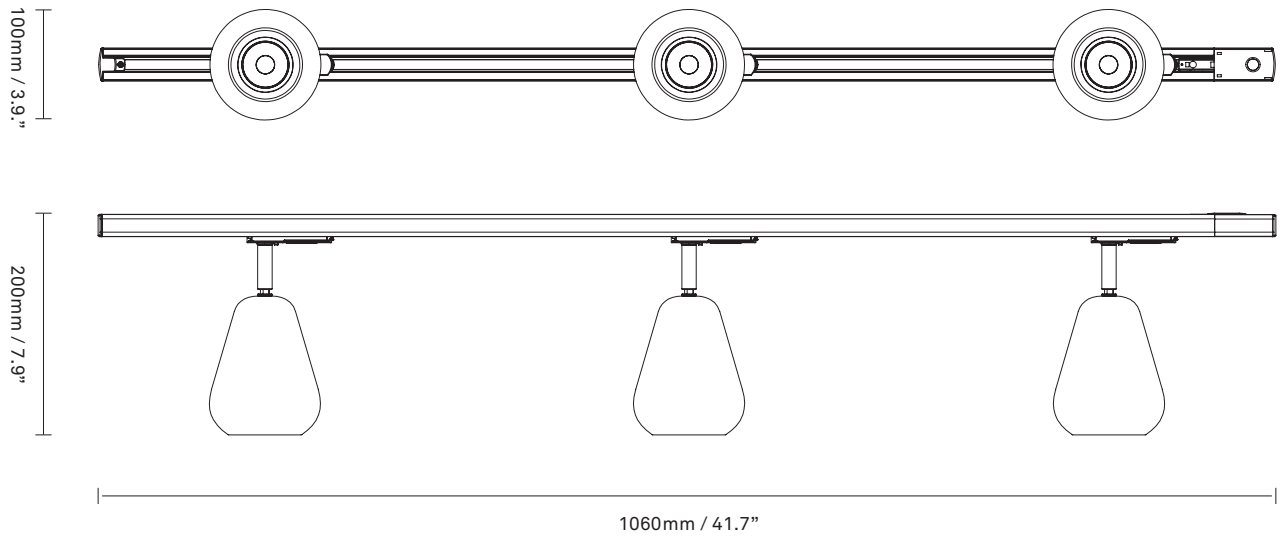

Anoli Spot Track is a flexible and adaptable design that provides both general and accent lighting. Explore the rest of the Anoli collection on our website, [here](#)

Product no.: EU - 2019007

Certifications: CE, UKCA, IP20, Class II

Type: Track Light

For information about IP ratings, click [here](#)

Colour: White

Cleaning: Use only soft dry or dampened cloth. Do not use any detergents.

Materials: Powder-coated metal

Light source: Socket: GU10
Max wattage: 10W LED
Voltage (V): 220-240V

Dimensions: 200mm / 7.9in Ø100mm / 3.9in
1060mm / 41.7in

Weight: Armature : 1300g

See recommended light source [here](#)

Packaging: Dimensions: L: 1170mm / 66.9in
x W: 190mm / 7.5in x H: 130mm / 5.1in
Weight: 700g
Total weight incl. product: 2000g
Number of parcels: 1
Material: Brown cardboard

Light sources not included

Dimmable if installed with appropriate dimmable LED light source(s) suitable for your dimmer circuit.

Light source can be added to delivery on request or via our webshop at [nuura.com](#).

Works with appropriate lighting control module. Module can be added to delivery on request.

Find our recommendations [here](#)