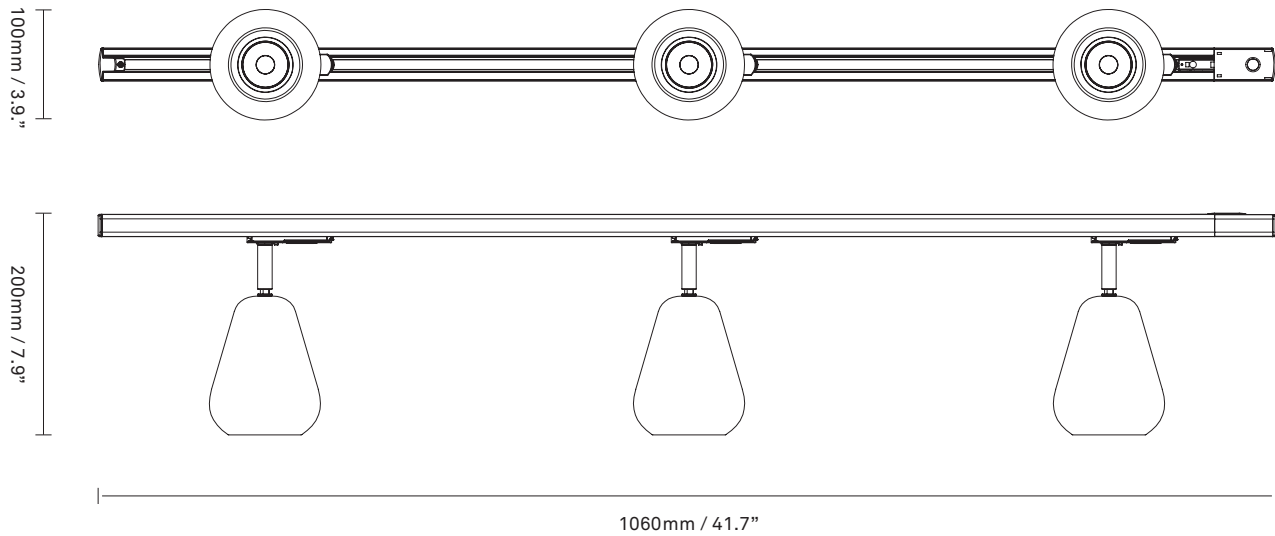

# NUURA

**ANOLI SPOT TRACK (3 PCS + TRACK)**  
**black / black**

Design: Sofie Refer, 2024

**Anoli Spot Track** is a flexible and adaptable design that provides both general and accent lighting. Explore the rest of the Anoli collection on our website, [here](#)

**Materials:** Powder-coated metal

**Light source:** Socket: GU10  
Max wattage: 10W LED  
Voltage (V): 220-240V

**Dimensions:** 200mm / 7.9in Ø100mm / 3.9in  
1060mm / 41.7in

**Weight:** Armature : 1300g

**See recommended light source [here](#)**

**Packaging:** Dimensions: L: 1170mm / 66.9in  
x W: 190mm / 7.5in x H: 130mm / 5.1in  
Weight: 700g  
Total weight incl. product: 2000g  
Number of parcels: 1  
Material: Brown cardboard