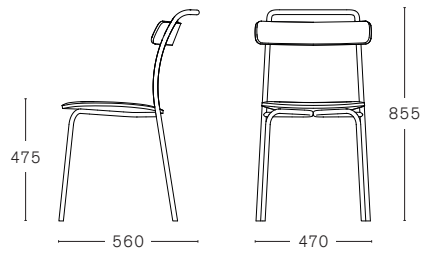

MC 16 FORCINA CHAIR

STACKABLE

BLACK STAINLESS STEEL FRAME

ASH
OAK
ROBINIA (for outdoor use)

BRUSHED STAINLESS STEEL FRAME

ASH
OAK
ROBINIA (for outdoor use)

MAX. PER BOX	GROSS WEIGHT	VOLUME	BOX SIZE
2 CHAIR	CA. kg 13,50	0,33 m ³	640 x 540 x 950 mm

MC 16 FORCINA ARMCHAIR

STACKABLE

BLACK STAINLESS STEEL FRAME

ASH
OAK
ROBINIA (for outdoor use)

BRUSHED STAINLESS STEEL FRAME

ASH
OAK
ROBINIA (for outdoor use)

MAX. PER BOX	GROSS WEIGHT	VOLUME	BOX SIZE
2 CHAIR	CA. kg 14,50	0,37 m ³	640 x 610 x 950 mm

MC 16 FORCINA LOW STOOL

STACKABLE

BLACK STAINLESS STEEL FRAME

ASH
OAK
ROBINIA (for outdoor use)

BRUSHED STAINLESS STEEL FRAME

ASH
OAK
ROBINIA (for outdoor use)

MAX. PER BOX	GROSS WEIGHT	VOLUME	BOX SIZE
2 STOOLS	CA. kg 9,00	0,13 m ³	500 x 440 x 585 mm