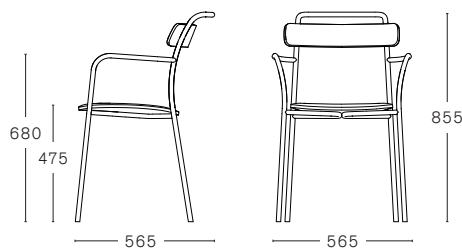

MC 16 FORCINA CHAIR

STACKABLE

BLACK STAINLESS STEEL FRAME

ASH
OAK
ROBINIA (for outdoor use)

BRUSHED STAINLESS STEEL FRAME

ASH
OAK
ROBINIA (for outdoor use)

MAX. PER BOX	GROSS WEIGHT	VOLUME	BOX SIZE
2 CHAIR	CA. kg 13,50	0,33 m ³	640 x 540 x 950 mm

MC 16 FORCINA ARMCHAIR

STACKABLE

BLACK STAINLESS STEEL FRAME

ASH
OAK
ROBINIA (for outdoor use)

BRUSHED STAINLESS STEEL FRAME

ASH
OAK
ROBINIA (for outdoor use)

MAX. PER BOX	GROSS WEIGHT	VOLUME	BOX SIZE
2 CHAIR	CA. kg 14,50	0,37 m ³	640 x 610 x 950 mm

MC 16 FORCINA LOW STOOL

STACKABLE

BLACK STAINLESS STEEL FRAME

ASH
OAK
ROBINIA (for outdoor use)

BRUSHED STAINLESS STEEL FRAME

ASH
OAK
ROBINIA (for outdoor use)

MAX. PER BOX	GROSS WEIGHT	VOLUME	BOX SIZE
2 STOOLS	CA. kg 9,00	0,13 m ³	500 x 440 x 585 mm