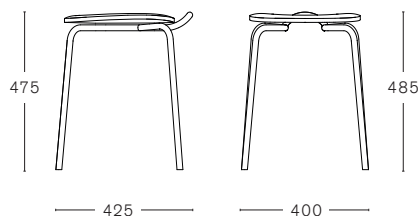

MC 16 FORCINA CHAIR

STACKABLE

BLACK STAINLESS STEEL FRAME

ASH
OAK
ROBINIA (for outdoor use)

BRUSHED STAINLESS STEEL FRAME

ASH
OAK
ROBINIA (for outdoor use)

MAX. PER BOX	GROSS WEIGHT	VOLUME	BOX SIZE
2 CHAIR	CA. kg 13,50	0,33 m ³	640 x 540 x 950 mm

MC 16 FORCINA ARMCHAIR

STACKABLE

BLACK STAINLESS STEEL FRAME

ASH
OAK
ROBINIA (for outdoor use)

BRUSHED STAINLESS STEEL FRAME

ASH
OAK
ROBINIA (for outdoor use)

MAX. PER BOX	GROSS WEIGHT	VOLUME	BOX SIZE
2 CHAIR	CA. kg 14,50	0,37 m ³	640 x 610 x 950 mm

MC 16 FORCINA LOW STOOL

STACKABLE

BLACK STAINLESS STEEL FRAME

ASH
OAK
ROBINIA (for outdoor use)

BRUSHED STAINLESS STEEL FRAME

ASH
OAK
ROBINIA (for outdoor use)

MAX. PER BOX	GROSS WEIGHT	VOLUME	BOX SIZE
2 STOOLS	CA. kg 9,00	0,13 m ³	500 x 440 x 585 mm