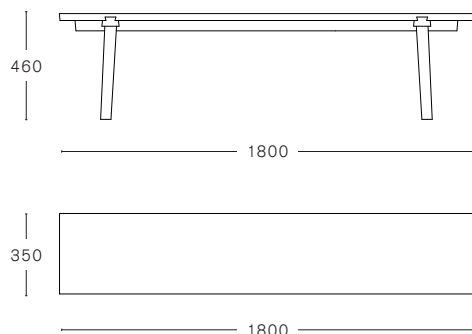

MC 13 FACILE BENCH

1800 X 350 MM

NATURAL ASH FRAME

BLACK ASH FRAME

MAX. PER BOX	GROSS WEIGHT	VOLUME	BOX SIZE
1 BENCH	CA. kg 17,00	0,46 m <sup>3</sup>	1940 x 420 x 565 mm
2 BENCHES	CA. kg 36,00		

1180 X 350 MM

NATURAL ASH FRAME

BLACK ASH FRAME

MAX. PER BOX	GROSS WEIGHT	VOLUME	BOX SIZE
1 BENCH	CA. kg 15,00	0,23 m <sup>3</sup>	1240 x 370 x 500 mm
2 BENCHES	CA. kg 32,00		

FINISHINGS

ASH

NATURAL

BLACK  
RAL 9005