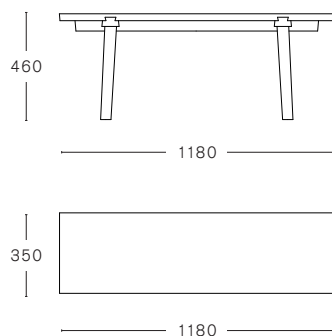

MC 13 FACILE BENCH

1800 X 350 MM

NATURAL ASH FRAME

BLACK ASH FRAME

MAX. PER BOX	GROSS WEIGHT	VOLUME	BOX SIZE
1 BENCH	CA. kg 17,00	0,46 m <sup>3</sup>	1940 x 420 x 565 mm
2 BENCHES	CA. kg 36,00		

1180 X 350 MM

NATURAL ASH FRAME

BLACK ASH FRAME

MAX. PER BOX	GROSS WEIGHT	VOLUME	BOX SIZE
1 BENCH	CA. kg 15,00	0,23 m <sup>3</sup>	1240 x 370 x 500 mm
2 BENCHES	CA. kg 32,00		

FINISHINGS

ASH

NATURAL

BLACK  
RAL 9005