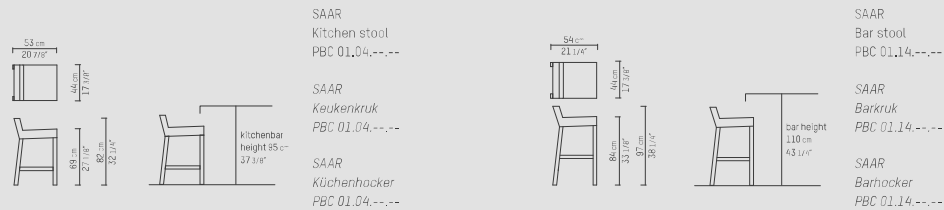

PIET BOON

SAAR KITCHEN & BAR STOOL

ENGLISH

The SAAR kitchen stool is elegant and durable, ideal for a touch of low-key luxury with family or friends. The classic design embraces a solid oak or walnut frame and leather low-back seating, finished with the unique Piet Boon® stitching. The SAAR bar stool is robust and durable, following Piet Boon®'s original iconic SAAR design.

NEDERLANDS

De SAAR keukenkruk is elegant en duurzaam, en geeft uw samenzijn met vrienden of familie een vleugje ingetogen luxe. Het klassieke design bestaat uit een massief eiken of noten frame en lederen zitting met lage rugleuning, en is afgewerkt met de unieke Piet Boon® stitching. De SAAR barkruk is robuust en duurzaam, geheel in de lijn van het karakteristieke SAAR-ontwerp van Piet Boon®.

DEUTSCH

Der SAAR Küchenhocker ist elegant und solide, ideal für einen Touch unaufdringlichen Luxus mit Familie oder Freunden. Zum klassischen Design gehören ein Rahmen aus massiver Eiche oder Walnuss, ein Ledersitz mit niedriger Lehne und Piet Boon®'s einzigartige Nähtechnik. Ein zeitloser Stil, authentisch bis ins Detail. Der SAAR Barhocker ist elegant und solide und folgt Piet Boon®'s einzigartigem Originaldesign für SAAR.

CONTEXT

ENQUIRIES
info@contextgallery.com

Tel. 404. 477. 3301
Tel. 800. 886.0867

contextgallery.com
contextcontract.com