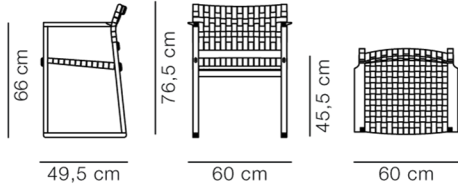

WOOD

SEAT AND BACK

Oak lacquer

Cane wicker, natural

DIMENSIONS

Weight: 5,1 kg

PACKAGING INFORMATION

L: 55 cm, W: 67 cm, H: 82,5 cm,