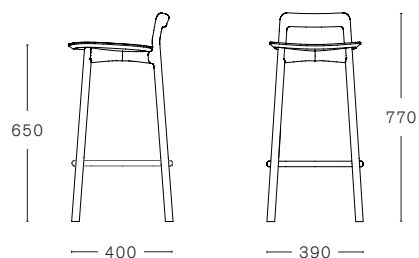

MC 2 BRANCA CHAIR

ASH FRAME

REMOVABLE UPHOLSTERY

Abi Nord Wool

Rohi Novum

COM*

MAX. PER BOX	GROSS WEIGHT	VOLUME	BOX SIZE
2 CHAIRS	CA. kg 15,50	0,37 m ³	620 x 620 x 960 mm

STACKABLE

*FABRIC REQUIRED

1 PCS: LIN MTRS 0,60 (H 1,40 m)

MORE PCS: TO BE CHECKED

SAMPLE REQUIRED FOR APPROVAL

MC 2 BRANCA COUNTER STOOL

ASH FRAME

REMOVABLE UPHOLSTERY

Rohi Novum

COM*

MAX. PER BOX	GROSS WEIGHT	VOLUME	BOX SIZE
1 STOOL	CA. kg 6,80	0,19 m ³	460 x 460 x 910 mm

*FABRIC REQUIRED

1 PCS: LIN MTRS 0,50 (H 1,40 m)

MORE PCS: TO BE CHECKED

SAMPLE REQUIRED FOR APPROVAL

MC 2 BRANCA BAR STOOL

ASH FRAME

REMOVABLE UPHOLSTERY

Rohi Novum

COM*

MAX. PER BOX	GROSS WEIGHT	VOLUME	BOX SIZE
1 STOOL	CA. kg 7,40	0,19 m ³	460 x 460 x 910 mm

*FABRIC REQUIRED

1 PCS: LIN MTRS 0,50 (H 1,40 m)

MORE PCS: TO BE CHECKED