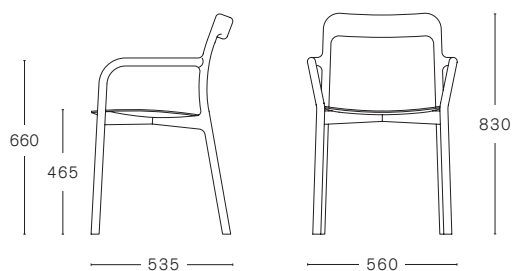

MC 2 BRANCA CHAIR

ASH FRAME

REMOVABLE UPHOLSTERY

Abi Nord Wool

Rohi Novum

COM*

MAX. PER BOX	GROSS WEIGHT	VOLUME	BOX SIZE
2 CHAIRS	CA. kg 15,50	0,37 m ³	620 x 620 x 960 mm

STACKABLE

*FABRIC REQUIRED

1 PCS: LIN MTRS 0,60 (H 1,40 m)

MORE PCS: TO BE CHECKED

SAMPLE REQUIRED FOR APPROVAL

MC 2 BRANCA COUNTER STOOL

ASH FRAME

REMOVABLE UPHOLSTERY

Rohi Novum

COM*

MAX. PER BOX	GROSS WEIGHT	VOLUME	BOX SIZE
1 STOOL	CA. kg 6,80	0,19 m ³	460 x 460 x 910 mm

*FABRIC REQUIRED

1 PCS: LIN MTRS 0,50 (H 1,40 m)

MORE PCS: TO BE CHECKED

SAMPLE REQUIRED FOR APPROVAL

MC 2 BRANCA BAR STOOL

ASH FRAME

REMOVABLE UPHOLSTERY

Rohi Novum

COM*

MAX. PER BOX	GROSS WEIGHT	VOLUME	BOX SIZE
1 STOOL	CA. kg 7,40	0,19 m ³	460 x 460 x 910 mm

*FABRIC REQUIRED

1 PCS: LIN MTRS 0,50 (H 1,40 m)

MORE PCS: TO BE CHECKED