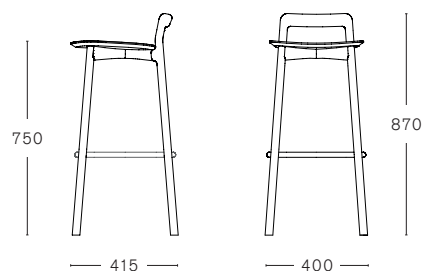

COM*

MAX. PER BOX	GROSS WEIGHT	VOLUME	BOX SIZE
1 STOOL	CA. kg 6,80	0,19 m ³	460 x 460 x 910 mm

*FABRIC REQUIRED

1 PCS: LIN MTRS 0,50 (H 1,40 m)

MORE PCS: TO BE CHECKED

SAMPLE REQUIRED FOR APPROVAL

MC 2 BRANCA BAR STOOL

ASH FRAME

REMOVABLE UPHOLSTERY

Rohi Novum

COM*

MAX. PER BOX	GROSS WEIGHT	VOLUME	BOX SIZE
1 STOOL	CA. kg 7,40	0,19 m ³	460 x 460 x 910 mm

*FABRIC REQUIRED

1 PCS: LIN MTRS 0,50 (H 1,40 m)

MORE PCS: TO BE CHECKED