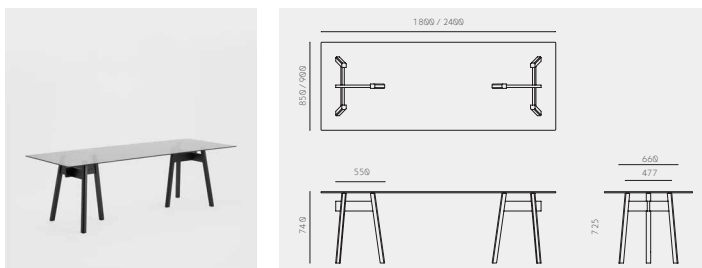

Kadai Table
 Keiji Ashizawa
 カダイ テーブル
 芦沢 啓治

Kadai Table Set with 10mm Smoke Glass Top, 180 × 85

Material	Oak (Whitened, Natural, Smoke) / Ash (Sumi, Indigo) + Smoke Glass
Net. Size	W 1800 × D 850 × H 740 / CBM 0.19
Weight	60 KG

Kadai Table Set with 10mm Smoke Glass Top, 180 × 90

Material	Oak (Whitened, Natural, Smoke) / Ash (Sumi, Indigo) + Smoke Glass
Net. Size	W 1800 × D 900 × H 740 / CBM 0.20
Weight	60 KG

Kadai Table Set with 10mm Smoke Glass Top, 240 × 85

Material	Oak (Whitened, Natural, Smoke) / Ash (Sumi, Indigo) + Smoke Glass
Net. Size	W 2400 × D 850 × H 740 / CBM 0.25
Weight	70 KG

Kadai Table Set with 10mm Smoke Glass Top, 240 × 90

Material	Oak (Whitened, Natural, Smoke) / Ash (Sumi, Indigo) + Smoke Glass
Net. Size	W 2400 × D 900 × H 740 / CBM 0.27
Weight	70 KG

Kadai Trestle Legs (For 10mm Glass Top)

Material	Oak (Natural, Smoke) / Ash (Sumi, Indigo)
Net. Size	W 650 × D 560 × H 730 / CBM 0.35
Weight	17 KG

Kadai Trestle Legs (For 50mm Wood Top)

Material	Oak (Natural, Smoke) / Ash (Sumi, Indigo)
Net. Size	W 650 × D 560 × H 690 / CBM 0.33
Weight	17 KG