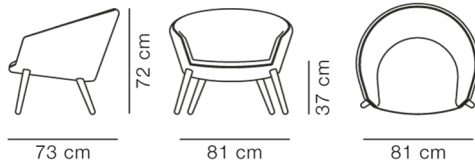

ESSENTIAL ASSORTMENT

UPHOLSTERY

LEGS

Hallingdal 116

Oak oil, FSC Mix 70%

DIMENSIONS

Weight: 14,3 kg

PACKAGING INFORMATION

L: 88 cm, W: 80 cm, H: 77 cm,

Cbm: 0,72m³

26,8 kg

CARE & MAINTENANCE

Our Care & Maintenance offers guidance for best maintenance of our furniture. It includes advice and instructions on cleaning and caring for specific materials to ensure a long life of your furniture. Find your product on our product site and navigate to the Product Care menu: