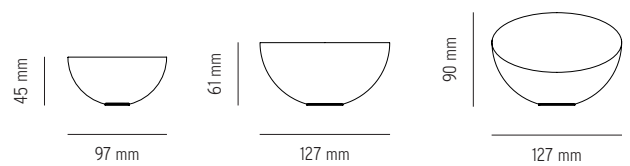

PRODUCT FACT SHEET > ACCESSORIES > AURA MIRROR

SPECIFICATION

PRODUCT NAME	AURA MIRROR
DESIGNER	BJØRN VAN DEN BERG
YEAR	2016
CATEGORY	ACCESSORIES
TYPE	WALL MIRROR / TABLE MIRROR
MATERIAL	STAINLESS STEEL, COPPER, BRASS
COLOR / VARIATION	SMALL WALL MIRROR / WALL MIRROR LARGE / TABLE MIRROR
PRODUCT DIMENSIONS	SMALL: Ø 97 X D 47 MM LARGE: Ø 127 X D 61 MM TABLE: Ø 127 X H 90 MM
PACKAGING DIMENSIONS	SMALL: H 86 X W 129 X D 132 MM LARGE: H 90 X W 165 X D 163 MM TABLE: H 90 X W 165 X D 163 MM
WEIGHT (INCL. PACKAGING)	SMALL: 0,6 KG MEDIUM: 0,9 KG TABLE: 0,9KG
CONTRY OF ORIGION	CHINA
MASTERPACKAGING	4