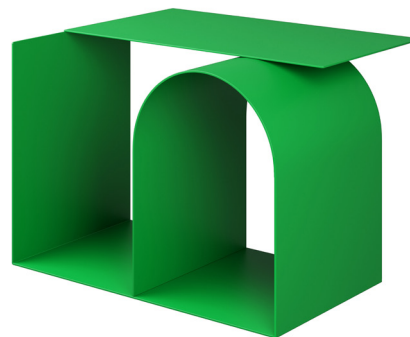

Glyph Side Table

Fact Sheet

Glyph Side Table Alpha

Design by Kwangho Lee

The Glyph tables by Kwangho Lee are like small sculptures punctuating a living space. Each one is an elegant balance of soft curves and crisp lines. Instantly distinct, strikingly charismatic, vivid and compelling, the Glyph tables are furniture as art. Creative customers can flip and turn their Glyph tables to reveal different profiles, each table is versatile and functional with multiple usable surfaces and spaces to support and store lamps, books, magazines and ornaments. The Glyph tables are made from sturdy sheet steel and covered in a powder-coat finish to create a matte and super-strong surface.

Glyph Side Table Beta

Design by Kwangho Lee

The Glyph tables by Kwangho Lee are like small sculptures punctuating a living space. Each one is an elegant balance of soft curves and crisp lines. Instantly distinct, strikingly charismatic, vivid and compelling, the Glyph tables are furniture as art. Creative customers can flip and turn their Glyph tables to reveal different profiles, each table is versatile and functional with multiple usable surfaces and spaces to support and store lamps, books, magazines and ornaments. The Glyph tables are made from sturdy sheet steel and covered in a powder-coat finish to create a matte and super-strong surface.