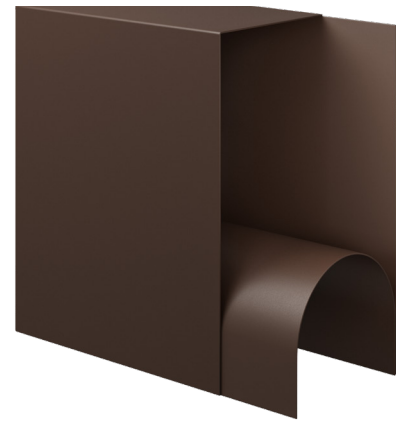

Glyph Side Table

Fact Sheet

Glyph Side Table Alpha

Design by Kwangho Lee

The Glyph tables by Kwangho Lee are like small sculptures punctuating a living space. Each one is an elegant balance of soft curves and crisp lines. Instantly distinct, strikingly charismatic, vivid and compelling, the Glyph tables are furniture as art. Creative customers can flip and turn their Glyph tables to reveal different profiles, each table is versatile and functional with multiple usable surfaces and spaces to support and store lamps, books, magazines and ornaments. The Glyph tables are made from sturdy sheet steel and covered in a powder-coat finish to create a matte and super-strong surface.

Product name	Finish	SKU
Glyph Side Table Alpha	Chocolate Brown Grey White	30664 30665
Material Steel Powder Coated Country of origin Greece 3D model 3D files of all products are available on the product pages on hem.com	Always in stock We keep all our products in stock and ready to ship from our warehouses in the US and EU <div style="display: flex; justify-content: space-around; align-items: center;"> <div style="text-align: center;">  Chocolate Brown (RAL 8017) <i>Powder Coated Steel</i> </div> <div style="text-align: center;">  Grey White (RAL 9002) <i>Powder Coated Steel</i> </div> </div>	
	Samples We supply samples of our material finishes. You can order them directly from hem.com/samples MTO Please refer to the price list or reach out to your local representative for our made-to-order options	
Glyph Side Table Alpha		
Front view 		Side view 
Top view 		