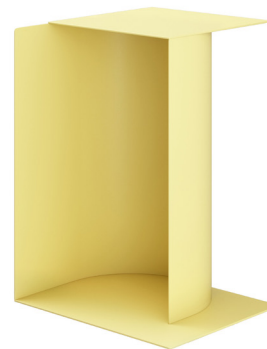

Glyph Side Table Gamma

Design by Kwangho Lee

The Glyph tables by Kwangho Lee are like small sculptures punctuating a living space. Each one is an elegant balance of soft curves and crisp lines. Instantly distinct, strikingly charismatic, vivid and compelling, the Glyph tables are furniture as art. Creative customers can flip and turn their Glyph tables to reveal different profiles, each table is versatile and functional with multiple usable surfaces and spaces to support and store lamps, books, magazines and ornaments. The Glyph tables are made from sturdy sheet steel and covered in a powder-coat finish to create a matte and super-strong surface.

Product name	Finish	SKU
Glyph Side Table Gamma	Chocolate Brown	30668
	Wax Yellow	30669
	Pure Green	30708
Material Steel Powder Coated Country of origin Greece 3D model 3D files of all products are available on the product pages on hem.com	Always in stock We keep all our products in stock and ready to ship from our warehouses in the US and EU Chocolate Brown (RAL 8017) <i>Powder Coated Steel</i> Wax Yellow (RAL 090 90 30) <i>Powder Coated Steel</i> Pure Green (RAL 6037) <i>Powder Coated Steel</i>	
Samples We supply samples of our material finishes. You can order them directly from hem.com/samples		MTO Please refer to the price list or reach out to your local representative for our made-to-order options
Glyph Side Table Gamma		
Front view 		Side view
Top view