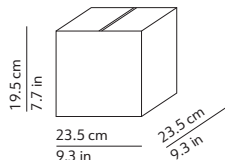

CODES AND DIMENSIONS / CODICI E DIMENSIONI

K2291059N
K2291059O
K2291059R

PACKAGING / IMBALLO

Diffuser
Volume: 0.011 m³ / 0.380 ft³
Gross weight: 0.86 kg / 1.89 lbs

Structure
Volume: 0.005 m³ / 0.174 ft³
Gross weight: 0.42 kg / 0.92 lbs