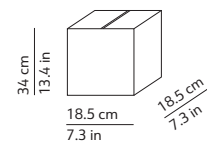

CODES AND DIMENSIONS / CODICI E DIMENSIONI

K2291059N
K2291059O
K2291059R

PACKAGING / IMBALLO

Diffuser
Volume: 0.011 m³ / 0.380 ft³
Gross weight: 0.86 kg / 1.89 lbs

Structure
Volume: 0.005 m³ / 0.174 ft³
Gross weight: 0.42 kg / 0.92 lbs

K222105N
K222105O
K222105R

PACKAGING / IMBALLO

Diffuser
Volume: 0.055 m³ / 1.949 ft³
Gross weight: 3.34 kg / 7.35 lbs

Structure
Volume: 0.012 m³ / 0.411 ft³
Gross weight: 0.92 kg / 2.02 lbs

KUSHI 16 TABLE