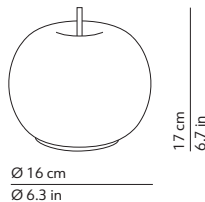

CODES AND DIMENSIONS / CODICI E DIMENSIONI

K2291059N
K2291059O
K2291059R

PACKAGING / IMBALLO

Diffuser
Volume: 0.011 m³ / 0.380 ft³
Gross weight: 0.86 kg / 1.89 lbs

Structure
Volume: 0.005 m³ / 0.174 ft³
Gross weight: 0.42 kg / 0.92 lbs

K222105N
K222105O
K222105R

PACKAGING / IMBALLO

Diffuser
Volume: 0.055 m³ / 1.949 ft³
Gross weight: 3.34 kg / 7.35 lbs

Structure
Volume: 0.012 m³ / 0.411 ft³
Gross weight: 0.92 kg / 2.02 lbs

KUSHI 16 TABLE

K227105N
K227105O
K227105R

Diffuser
Volume: 0.011 m³ / 0.380 ft³
Gross weight: 0.86 kg / 1.89 lbs

Structure
Volume: 0.005 m³ / 0.174 ft³
Gross weight: 0.42 kg / 0.92 lbs

MATERIALS AND FINISHINGS / MATERIALI E FINITURE