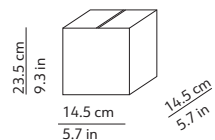

CODES AND DIMENSIONS / CODICI E DIMENSIONI

K2291059N
K2291059O
K2291059R

PACKAGING / IMBALLO

Diffuser
Volume: 0.011 m³ / 0.380 ft³
Gross weight: 0.86 kg / 1.89 lbs

Structure
Volume: 0.005 m³ / 0.174 ft³
Gross weight: 0.42 kg / 0.92 lbs

K222105N
K222105O
K222105R

PACKAGING / IMBALLO

Diffuser
Volume: 0.055 m³ / 1.949 ft³
Gross weight: 3.34 kg / 7.35 lbs

Structure
Volume: 0.012 m³ / 0.411 ft³
Gross weight: 0.92 kg / 2.02 lbs

KUSHI 16 TABLE

K227105N
K227105O
K227105R

Diffuser
Volume: 0.011 m³ / 0.380 ft³
Gross weight: 0.86 kg / 1.89 lbs

Structure
Volume: 0.005 m³ / 0.174 ft³
Gross weight: 0.42 kg / 0.92 lbs

MATERIALS AND FINISHINGS / MATERIALI E FINITURE