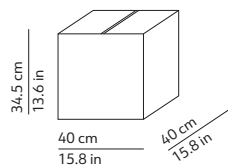

CODES AND DIMENSIONS / CODICI E DIMENSIONI

K2291059N
K2291059O
K2291059R

PACKAGING / IMBALLO

Diffuser
Volume: 0.011 m³ / 0.380 ft³
Gross weight: 0.86 kg / 1.89 lbs

Structure
Volume: 0.005 m³ / 0.174 ft³
Gross weight: 0.42 kg / 0.92 lbs

K222105N
K222105O
K222105R

PACKAGING / IMBALLO

Diffuser
Volume: 0.055 m³ / 1.949 ft³
Gross weight: 3.34 kg / 7.35 lbs

Structure
Volume: 0.012 m³ / 0.411 ft³
Gross weight: 0.92 kg / 2.02 lbs

KUSHI 16 TABLE