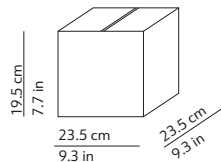

CODES AND DIMENSIONS / CODICI E DIMENSIONI

K2291059N
K2291059O
K2291059R

PACKAGING / IMBALLO

Diffuser
Volume: 0.011 m³ / 0.380 ft³
Gross weight: 0.86 kg / 1.89 lbs

Structure
Volume: 0.005 m³ / 0.174 ft³
Gross weight: 0.42 kg / 0.92 lbs

K222105N
K222105O
K222105R

PACKAGING / IMBALLO

Diffuser
Volume: 0.055 m³ / 1.949 ft³
Gross weight: 3.34 kg / 7.35 lbs

Structure
Volume: 0.012 m³ / 0.411 ft³
Gross weight: 0.92 kg / 2.02 lbs

KUSHI 16 TABLE

K227105N
K227105O
K227105R

Diffuser
Volume: 0.011 m³ / 0.380 ft³
Gross weight: 0.86 kg / 1.89 lbs

Structure
Volume: 0.005 m³ / 0.174 ft³
Gross weight: 0.42 kg / 0.92 lbs

MATERIALS AND FINISHINGS / MATERIALI E FINITURE