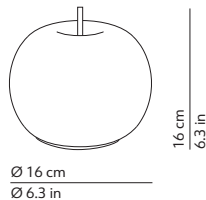

CODES AND DIMENSIONS / CODICI E DIMENSIONI

K2291059N
K2291059O
K2291059R

PACKAGING / IMBALLO

Diffuser
Volume: 0.011 m³ / 0.380 ft³
Gross weight: 0.86 kg / 1.89 lbs

Structure
Volume: 0.005 m³ / 0.174 ft³
Gross weight: 0.42 kg / 0.92 lbs

K222105N
K222105O
K222105R

PACKAGING / IMBALLO

Diffuser
Volume: 0.055 m³ / 1.949 ft³
Gross weight: 3.34 kg / 7.35 lbs

Structure
Volume: 0.012 m³ / 0.411 ft³
Gross weight: 0.92 kg / 2.02 lbs

KUSHI 16 TABLE

K227105N
K227105O
K227105R

Diffuser
Volume: 0.011 m³ / 0.380 ft³
Gross weight: 0.86 kg / 1.89 lbs

Structure
Volume: 0.005 m³ / 0.174 ft³
Gross weight: 0.42 kg / 0.92 lbs

MATERIALS AND FINISHINGS / MATERIALI E FINITURE