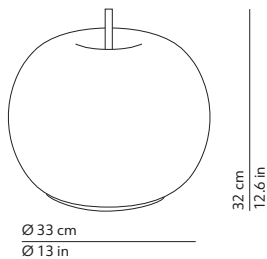

CODES AND DIMENSIONS / CODICI E DIMENSIONI

K2291059N
K2291059O
K2291059R

PACKAGING / IMBALLO

Diffuser
Volume: 0.011 m³ / 0.380 ft³
Gross weight: 0.86 kg / 1.89 lbs

Structure
Volume: 0.005 m³ / 0.174 ft³
Gross weight: 0.42 kg / 0.92 lbs

This lamp must be disposed in conformity with the EU directive 2002/96/EC
Apparecchio di illuminazione da smaltire secondo la direttiva EU 2002/96/EC

CODES AND DIMENSIONS / CODICI E DIMENSIONI

KUSHI 33 TABLE

K222105N
K222105O
K222105R

PACKAGING / IMBALLO

Diffuser
Volume: 0.055 m³ / 1.949 ft³
Gross weight: 3.34 kg / 7.35 lbs

Structure
Volume: 0.012 m³ / 0.411 ft³
Gross weight: 0.92 kg / 2.02 lbs

KUSHI 16 TABLE

K227105N
K227105O
K227105R

Diffuser
Volume: 0.011 m³ / 0.380 ft³
Gross weight: 0.86 kg / 1.89 lbs

Structure
Volume: 0.005 m³ / 0.174 ft³
Gross weight: 0.42 kg / 0.92 lbs

MATERIALS AND FINISHINGS / MATERIALI E FINITURE