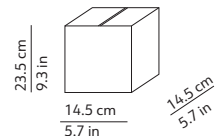

CODES AND DIMENSIONS / CODICI E DIMENSIONI

K2291059N
K2291059O
K2291059R

PACKAGING / IMBALLO

Diffuser
Volume: 0.011 m³ / 0.380 ft³
Gross weight: 0.86 kg / 1.89 lbs

Structure
Volume: 0.005 m³ / 0.174 ft³
Gross weight: 0.42 kg / 0.92 lbs