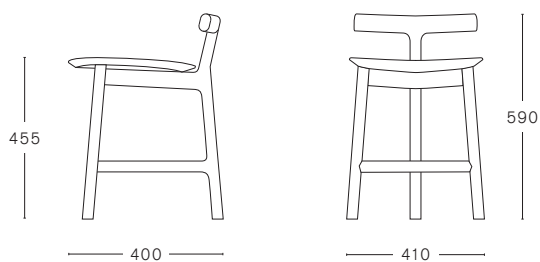

MC 7 RADICE CHAIR

ASH FRAME

REMOVABLE UPHOLSTERY

Rohi Novum
Leather
COM*
COL*

MAX. PER BOX	GROSS WEIGHT	VOLUME	BOX SIZE
1 CHAIR	CA. kg 5,50	0,13 m ³	430 x 475 x 640 mm

*FABRIC REQUIRED
1 PCS: LIN MTRS 0,50 (H 1,40 m)
MORE PCS: TO BE CHECKED

LEATHER REQUIRED
1 PCS: 0,5 m²

SAMPLE REQUIRED FOR APPROVAL

MC 7 RADICE COUNTER STOOL

ASH FRAME

REMOVABLE UPHOLSTERY

Rohi Novum
Leather
COM*
COL*

MAX. PER BOX	GROSS WEIGHT	VOLUME	BOX SIZE
1 STOOL	CA. kg 6,50	0,20 m ³	490 x 475 x 845 mm

*FABRIC REQUIRED
1 PCS: LIN MTRS 0,50 (H 1,40 m)
MORE PCS: TO BE CHECKED

LEATHER REQUIRED
1 PCS: 0,5 m²

SAMPLE REQUIRED FOR APPROVAL