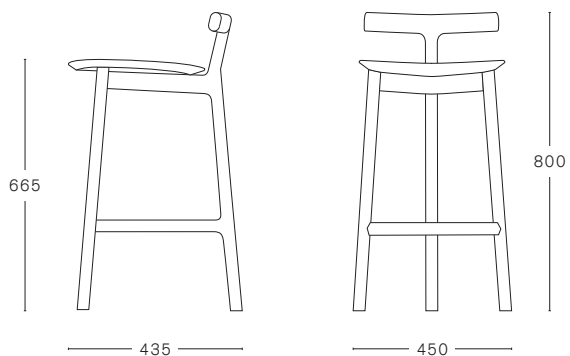

MC 7 RADICE CHAIR

ASH FRAME

REMOVABLE UPHOLSTERY

Rohi Novum
Leather
COM*
COL*

MAX. PER BOX	GROSS WEIGHT	VOLUME	BOX SIZE
1 CHAIR	CA. kg 5,50	0,13 m ³	430 x 475 x 640 mm

*FABRIC REQUIRED
1 PCS: LIN MTRS 0,50 (H 1,40 m)
MORE PCS: TO BE CHECKED

LEATHER REQUIRED
1 PCS: 0,5 m²

SAMPLE REQUIRED FOR APPROVAL

MC 7 RADICE COUNTER STOOL

ASH FRAME

REMOVABLE UPHOLSTERY

Rohi Novum
Leather
COM*
COL*

MAX. PER BOX	GROSS WEIGHT	VOLUME	BOX SIZE
1 STOOL	CA. kg 6,50	0,20 m ³	490 x 475 x 845 mm

*FABRIC REQUIRED
1 PCS: LIN MTRS 0,50 (H 1,40 m)
MORE PCS: TO BE CHECKED

LEATHER REQUIRED
1 PCS: 0,5 m²

SAMPLE REQUIRED FOR APPROVAL