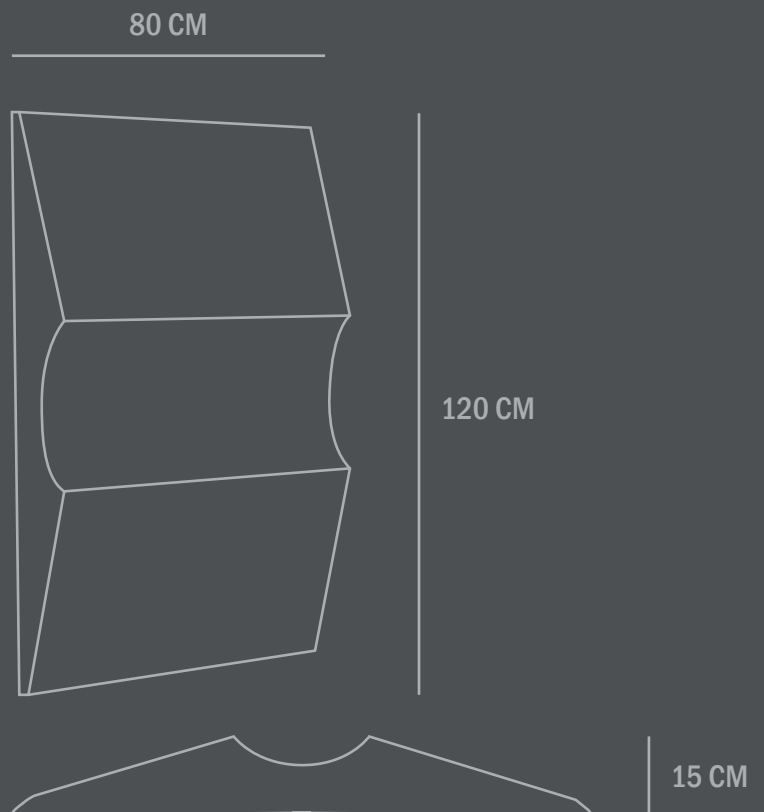

Care instructions:
Use a soft dry cloth to clean the product.
Do not use household cleaners.

Dimensions: L80 /W15 /H120 CM
Country of origin: IN

Product weight: 31 Kgs

Packaging:
Dimensions: L86 / W33 / H96,5 CM
Total weight incl. product:
Number of parcels: 1
Material: Brown cardboard

Care instructions:
Use a soft dry cloth to clean the product.
Do not use household cleaners.

Dimensions: L37,5 / W10 / H52 CM
Country of origin: IN

Product weight: 3,5 Kgs

Packaging:
Dimensions: L60,5 / W18 / H46 CM
Total weight incl. product: 5 Kgs
Number of parcels: 1
Material: Brown cardboard

Dimensions: L37,5 / W10 / H52 CM
Country of origin: IN

Product weight: 3,5 Kgs

Packaging:
Dimensions: L60,5 / W18 / H46 CM
Total weight incl. product: 5 Kgs
Number of parcels: 1
Material: Brown cardboard