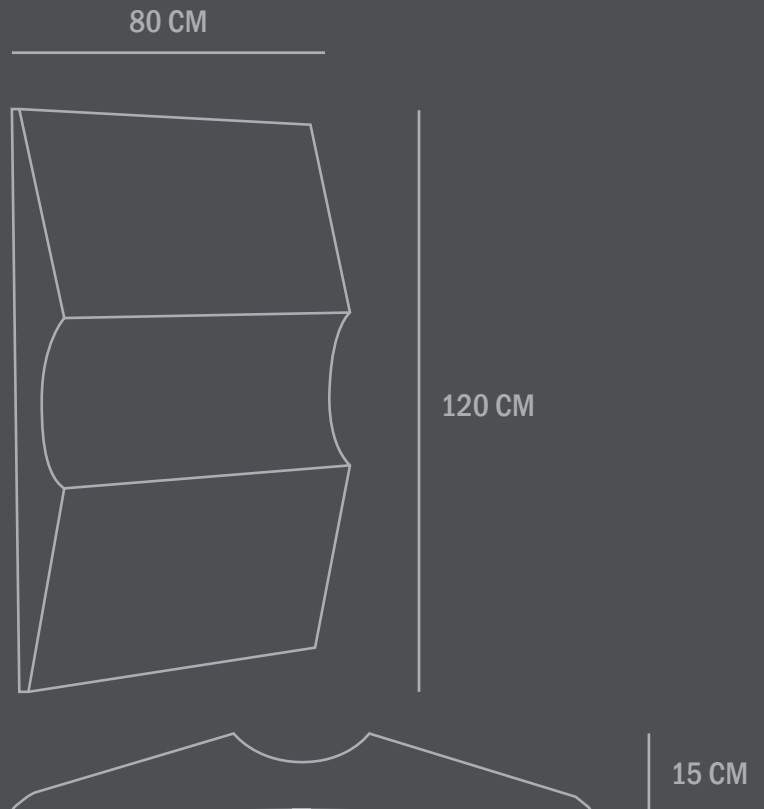

Care instructions:
Use a soft dry cloth to clean the product.
Do not use household cleaners.

Dimensions: L80 /W15 /H120 CM
Country of origin: IN

Product weight: 31 Kgs

Packaging:
Dimensions: L86 / W33 / H96,5 CM
Total weight incl. product:
Number of parcels: 1
Material: Brown cardboard

Care instructions:
Use a soft dry cloth to clean the product.
Do not use household cleaners.

Dimensions: L37,5 / W10 / H52 CM
Country of origin: IN

Product weight: 3,5 Kgs

Packaging:
Dimensions: L60,5 / W18 / H46 CM
Total weight incl. product: 5 Kgs
Number of parcels: 1
Material: Brown cardboard

Dimensions: L37,5 / W10 / H52 CM
Country of origin: IN

Product weight: 3,5 Kgs

Packaging:
Dimensions: L60,5 / W18 / H46 CM
Total weight incl. product: 5 Kgs
Number of parcels: 1
Material: Brown cardboard