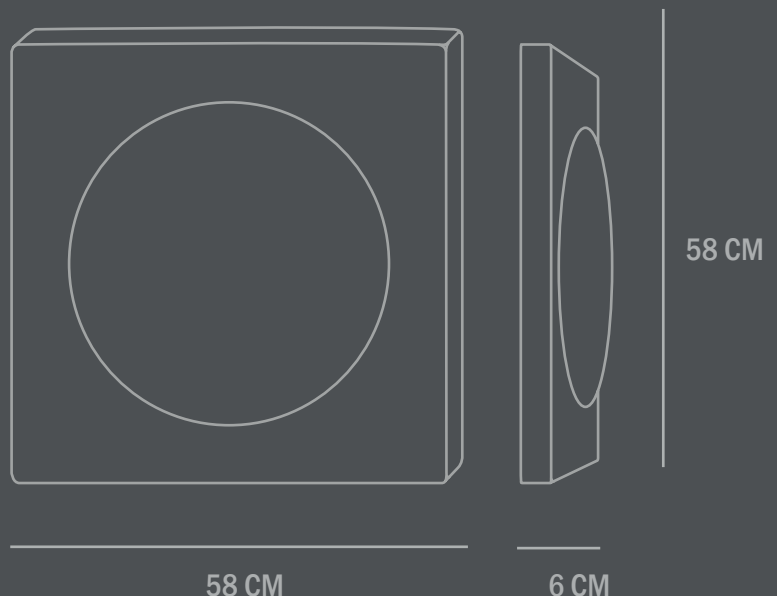

Care instructions:
Use a soft dry cloth to clean the product.
Do not use household cleaners.

Dimensions: L58 / W6 / H58 CM
Country of origin: IN

Product weight: 7,50 Kgs

Packaging:
Dimensions: L70 / W73 / H18 CM
Total weight incl. product: 9,50 Kgs
Number of parcels: 1
Material: Brown cardboard