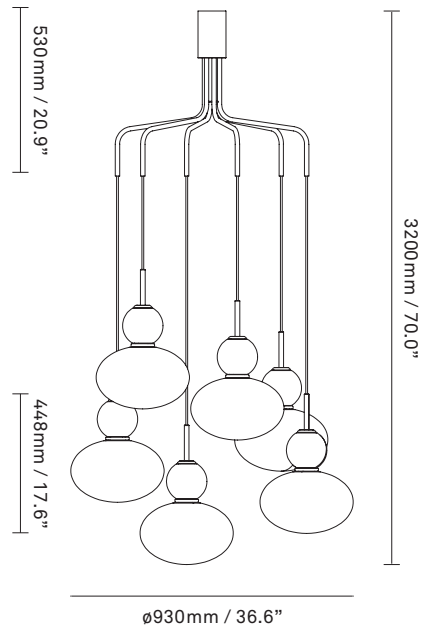

Rizzato Cluster 6 is a statement chandelier in a formation of 6 pendants. The cluster is designed with 6 individual Rizzato 32 pendants hanging from solid metal rod.

Explore the rest of the Rizzato collection on our website, [here](#)

Product no.: EU - 2071002

Type: Chandelier - indoor

Colour: Glass: opal / Metal: satin silver

Materials: Anodized metal, mouth-blown glass

Dimensions: 930mm / 36.6in x 3200mm / 70in
Glass: Ø130mm / 5.1in
Ceiling plate: ø90mm / 3.5in
Cable length: max 4000mm / 157.4in

Weight: Armature + glass: 2019g

Packaging: Dimensions: 1 x L: 270mm / 10.6in x W: 125mm / 4.9in x H: 550mm / 21.9in
6 x L: 400mm / 15.7in x W: 280mm / 11in x H: 525mm / 20.7in
Weight: 676g
Total weight incl. product: 2694g
Number of parcels: 7
Material: Brown cardboard.

Certifications: CE, IP20, Class I

For information about IP ratings, click [here](#)

Cleaning: Use only soft dry or dampened cloth
Do not use any detergents

Light source: Socket: E14
Max wattage: 40W LED
Voltage (V): 220-240V / 120V

See recommended light source [here](#)

Light sources not included

Dimmable if installed with appropriate dimmable LED light source(s) suitable for your dimmer circuit.

Light source can be added to delivery on request or via our webshop at [nuura.com](#).

Works with appropriate lighting control module. Module can be added to delivery on request.

Find our recommendations [here](#)