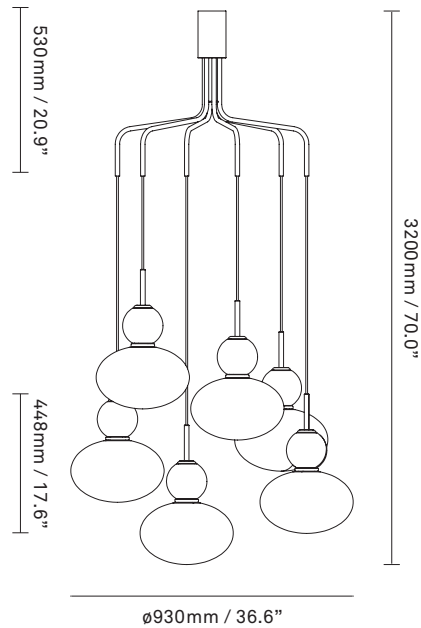

NUURA

RIZZATTO CLUSTER 6
satin brass / opal

Design: Paolo Rizzatto, 2021

Rizzato Cluster 6 is a statement chandelier in a formation of 6 pendants. The cluster is designed with 6 individual Rizzato 32 pendants hanging from solid metal rod.

Dimensions: 930mm / 36.6in x 3200mm / 70in
Glass: Ø130mm / 5.1in
Ceiling plate: Ø90mm / 3.5in
Cable length: max 4000mm / 157.4in

Weight: Armature + glass: 2019g

Packaging: Dimensions: 1 x L: 270mm / 10.6in x W: 125mm / 4.9in x H: 550mm / 21.9in
6 x L: 400mm / 15.7in x W: 280mm / 11in x H: 525mm / 20.7in
Weight: 676g
Total weight incl. product: 2694g
Number of parcels: 7
Material: Brown cardboard.