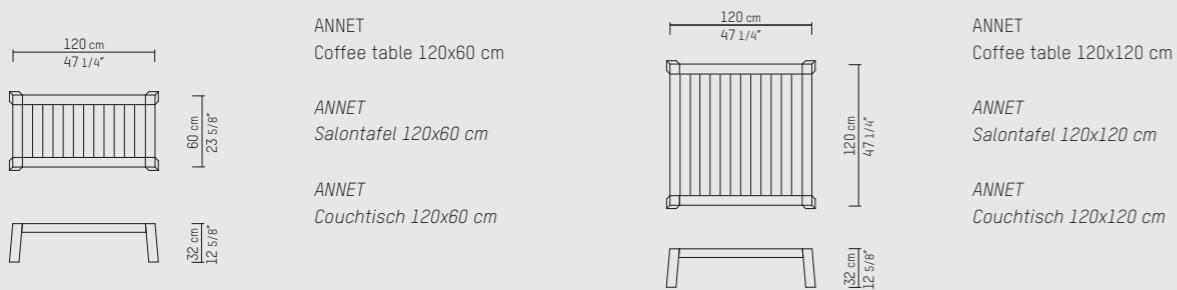

ANNET COFFEE TABLE

ENGLISH

Made from solid teak with a stylish low profile design, the ANNET coffee table embodies simple elegance. The perfect accompaniment to the Piet Boon NIEK and GIJS range of relaxing outdoor armchairs, benches and daybeds. The ANNET coffee table is a timeless and durable classic for the garden or terrace.

PIETBOON

ANNET
COFFEE TABLE

SPECIFICATION
SPECIFICATIE
SPEZIFIKATION

ENGLISH

Colors	Natural untreated teak.	
Material	Teak frame with stainless steel connections. Included grey raincover.	
Weight / CBM	120x60 cm	29 kg / 0,19 m ³
	120x120 cm	40 kg / 0,43 m ³

Farbe	Natürliche unbehandelt Teak.	
Material	Teak-Rahmen mit Edelstahl Verbindungen. Inklusive grauer Regenhülle.	
Gewicht / CBM	120x60 cm	29 kg / 0,19 m ³
	120x120 cm	40 kg / 0,43 m ³