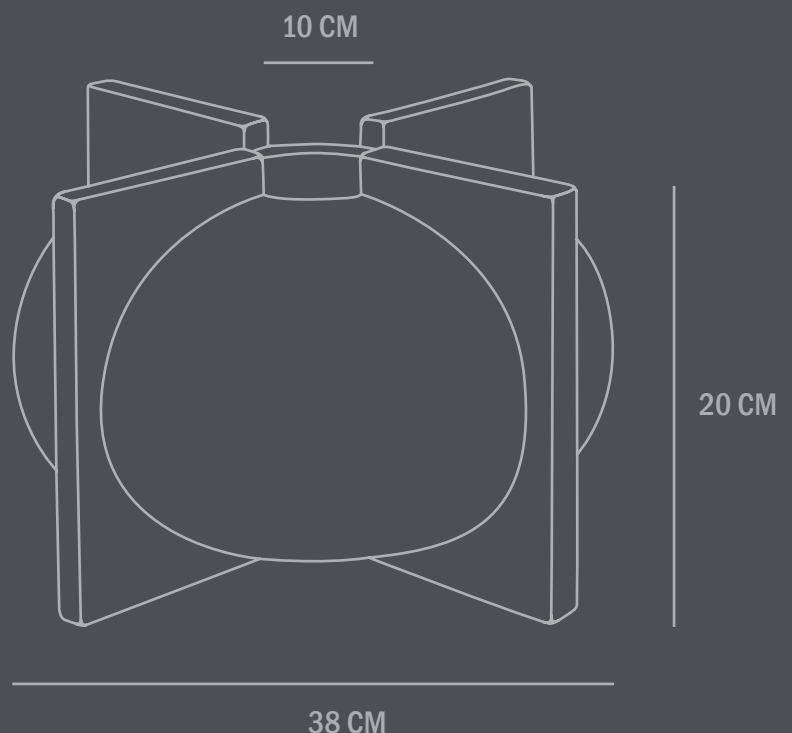

101

C O P E N H A G E N

KYOTO VASE BIG

Complex and yet so simple. Kyoto is inspired by the form of ancient Japanese and Chinese vases. It is designed as a cross of four massive walls, lifting an oval shaped sphere revealing a circular opening in the center.

Care instructions:
Use a soft dry cloth to clean the product.
Do not use household cleaners.
Not waterproof

Dimensions: L38 / W38 / H20 CM
Country of origin: CN

Product weight: 5,60 Kgs

Packaging:
Dimensions: L43,5/ W43 / H33 CM
Total weight incl. product: 7,00 Kgs
Number of parcels: 1
Material: Brown cardboard

Care instructions:
Use a soft dry cloth to clean the product.
Do not use household cleaners.
Not waterproof

Dimensions: L25 / W25 / H13,5 CM
Country of origin: CN

Product weight: 0,80 Kgs

Packaging:
Dimensions: L31 / W31 / H24 CM
Total weight incl. product: 2,50 Kgs
Number of parcels: 1
Material: Brown cardboard