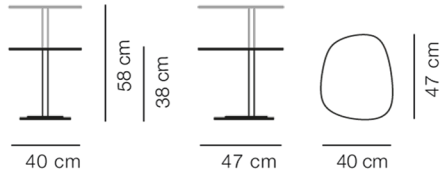

MODEL

5198 - Side table

MATERIALS

Side table in two heights. Tabletop in aluminum, base in steel. Finished with textured powder coating. Mounted with plastic glides. Please specify table height.

COUNTRY OF ORIGIN

DK

ESSENTIAL ASSORTMENT

SURFACE

HEIGHT

Aluminium, textured black lacquer

58 cm

DIMENSIONS

Weight: 8 kg

PACKAGING INFORMATION

L: 47 cm, W: 46 cm, H: 76 cm,

Cbm: 0,2m³

15,6 kg

CARE & MAINTENANCE

Our Care & Maintenance offers guidance for best maintenance of our furniture. It includes advice and instructions on cleaning and caring for specific materials to ensure a long life of your furniture. Find your product on our product site and navigate to the Product Care menu: