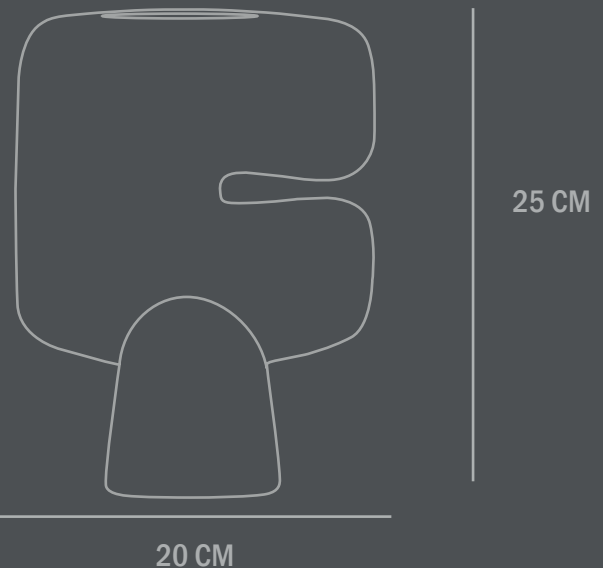

Not waterproof safe

Dimensions: L34 / W14 / H45 CM

Country of origin: China
Product weight: 3,00 Kgs

Packaging:
Dimensions: L39,5 / W23,5 / H53,5 CM
Total weight incl. product: 4,50 Kgs
Number of parcels: 1
Material: Brown cardboard

Dimensions: L20 / W8 / H25 CM

Country of origin: China
Product weight: 1,00 KG

Packaging:
Dimensions: L27 / W15,5 / H33 CM
Total weight incl. product: 1,50 KG
Number of parcels: 1
Material: Brown cardboard