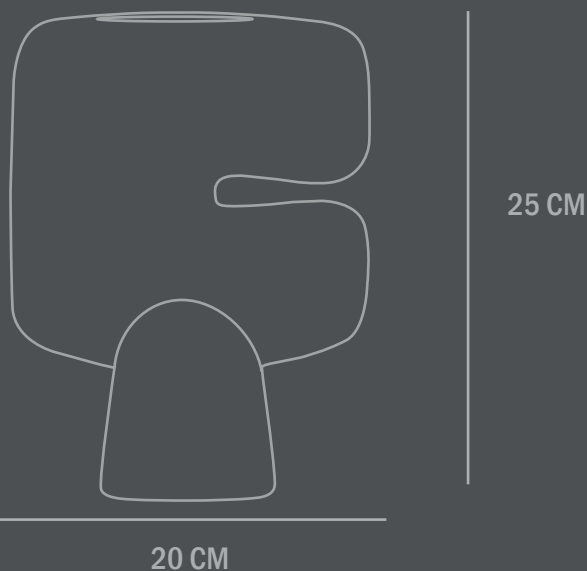

Not waterproof safe

Dimensions: L34 / W14 / H45 CM

Country of origin: China
Product weight: 3,00 Kgs

Packaging:
Dimensions: L39,5 / W23,5 / H53,5 CM
Total weight incl. product: 4,50 Kgs
Number of parcels: 1
Material: Brown cardboard

Dimensions: L20 / W8 / H25 CM

Country of origin: China
Product weight: 1,00 KG

Packaging:
Dimensions: L27 / W15,5 / H33 CM
Total weight incl. product: 1,50 KG
Number of parcels: 1
Material: Brown cardboard