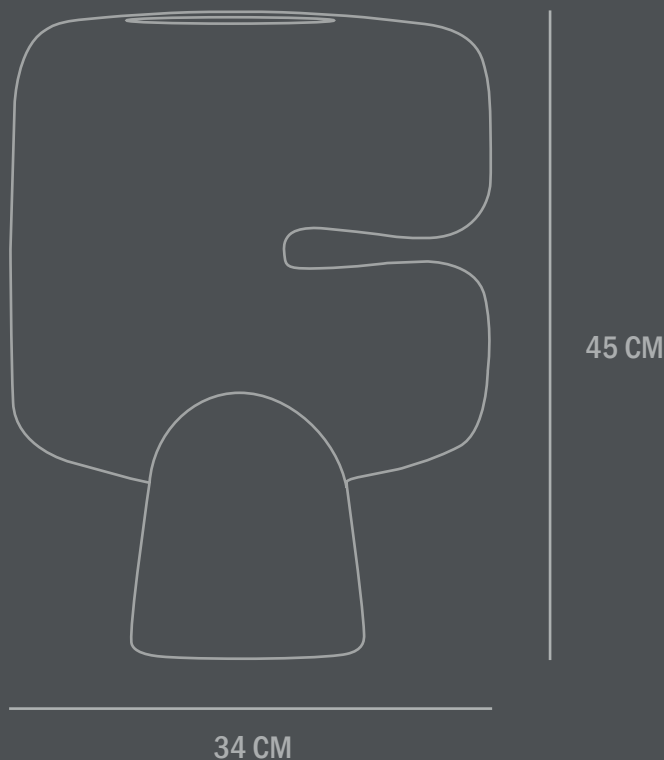

Not waterproof safe

Dimensions: L34 / W14 / H45 CM

Country of origin: China
Product weight: 3,00 Kgs

Packaging:
Dimensions: L39,5 / W23,5 / H53,5 CM
Total weight incl. product: 4,50 Kgs
Number of parcels: 1
Material: Brown cardboard

Dimensions: L20 / W8 / H25 CM

Country of origin: China
Product weight: 1,00 KG

Packaging:
Dimensions: L27 / W15,5 / H33 CM
Total weight incl. product: 1,50 KG
Number of parcels: 1
Material: Brown cardboard