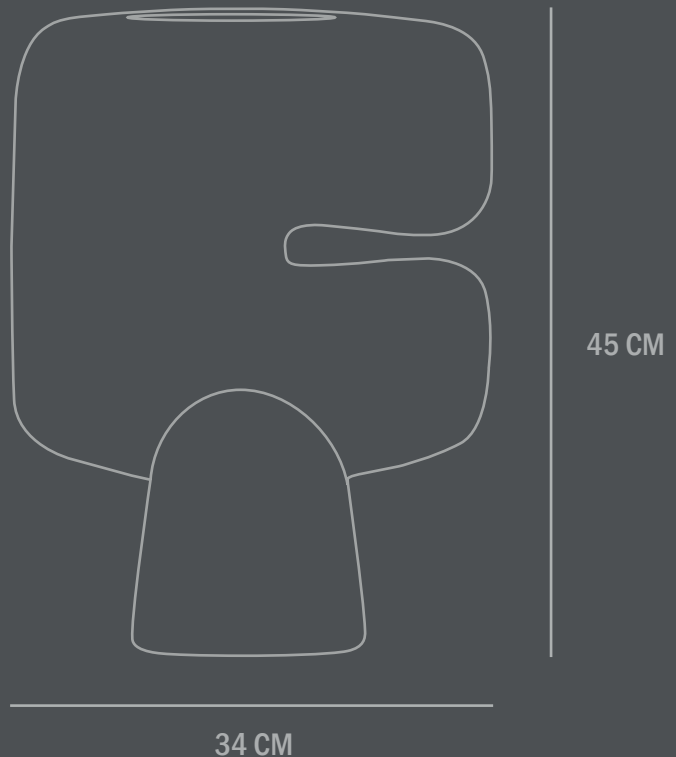

Not waterproof safe

Dimensions: L34 / W14 / H45 CM

Country of origin: China
Product weight: 3,00 Kgs

Packaging:
Dimensions: L39,5 / W23,5 / H53,5 CM
Total weight incl. product: 4,50 Kgs
Number of parcels: 1
Material: Brown cardboard

Dimensions: L20 / W8 / H25 CM

Country of origin: China
Product weight: 1,00 KG

Packaging:
Dimensions: L27 / W15,5 / H33 CM
Total weight incl. product: 1,50 KG
Number of parcels: 1
Material: Brown cardboard