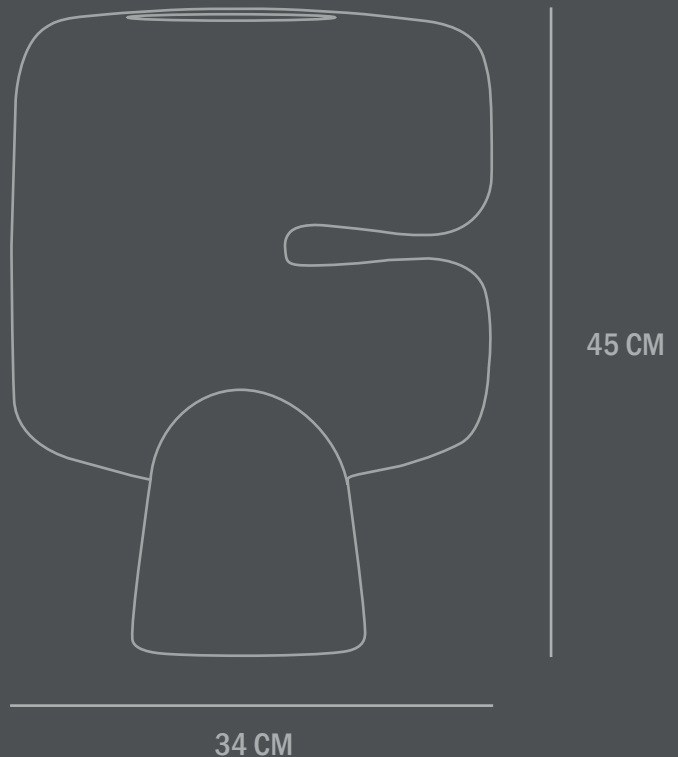

Not waterproof safe

Dimensions: L34 / W14 / H45 CM

Country of origin: China
Product weight: 3,00 Kgs

Packaging:
Dimensions: L39,5 / W23,5 / H53,5 CM
Total weight incl. product: 4,50 Kgs
Number of parcels: 1
Material: Brown cardboard

Dimensions: L20 / W8 / H25 CM

Country of origin: China
Product weight: 1,00 KG

Packaging:
Dimensions: L27 / W15,5 / H33 CM
Total weight incl. product: 1,50 KG
Number of parcels: 1
Material: Brown cardboard