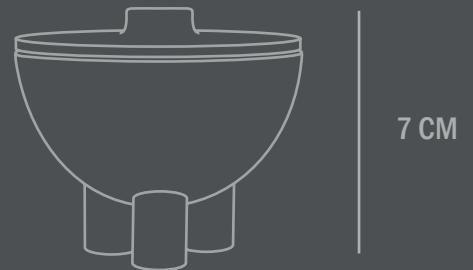

Colour: Dark Grey
Material: Ceramic

Care instructions:
Use a soft dry cloth to clean the product.
Do not use household cleaners.
Not waterproof

Dimensions: L8 / W8 / H7 CM

Country of origin: CN

Product weight: 0,20 Kgs

Packaging:
Dimensions: L14,5 / W14,5 / H17,5 CM
Total weight incl. product: 0,35 Kgs
Number of parcels: 1
Material: Brown cardboard

101

C O P E N H A G E N

DUCK JAR MEDIO

Reminiscent of little, individual three-legged characters or friendly creatures, the Duck series is a playful and exuberant addition to more minimalist series of treys, vases, bowls, pots, jars and plates in a modern interior.