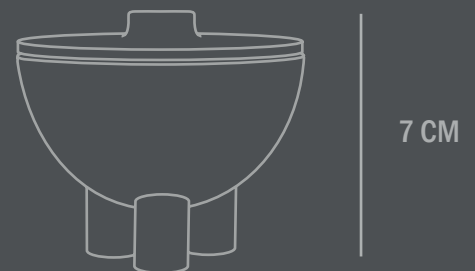

Colour: Sand
Material: Ceramic

Care instructions:
Use a soft dry cloth to clean the product.
Do not use household cleaners.
Not waterproof

Dimensions: L8 / W8 / H7 CM

Country of origin: CN

Product weight: 0,20 Kgs

Packaging:
Dimensions: L14,5 / W14,5 / H17,5 CM
Total weight incl. product: 0,35 Kgs
Number of parcels: 1
Material: Brown cardboard

101

C O P E N H A G E N

DUCK JAR MEDIO

Reminiscent of little, individual three-legged characters or friendly creatures, the Duck series is a playful and exuberant addition to more minimalist series of treys, vases, bowls, pots, jars and plates in a modern interior.