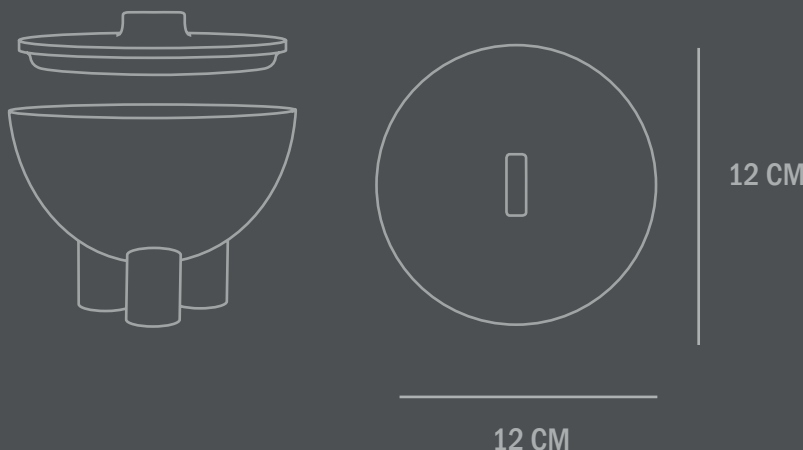

101

C O P E N H A G E N

DUCK JAR MEDIO

Reminiscent of little, individual three-legged characters or friendly creatures, the Duck series is a playful and exuberant addition to more minimalist series of treys, vases, bowls, pots, jars and plates in a modern interior.

Yet, true to the design manifest of 101 Copenhagen, the collection is held in natural colours to fit into the Scandinavian home. Duck comes in various shapes, sizes and colours - like individual family members gathered around a table.

As it is a hand glazed natural product, the colours may vary slightly.

Designed by Nicolaj Nøddesbo & Tommy Hyldahl.

Product no: 214047

Type: Jar - Indoor

Designer / Year of design:

Nicolaj Nøddesbo & Tommy Hyldahl, 2020

Colour: Dark Grey

Material: Ceramic

Care instructions:

Use a soft dry cloth to clean the product.

Do not use household cleaners.

Not waterproof

Dimensions: L12/ W12 /H10 CM

Country of origin: CN

Product weight: 0,50 Kg

Packaging:

Dimensions: L18,5 / W18,5 / H19 CM

Total weight incl. product: 0,75 Kg

Number of parcels: 1

Material: Brown cardboard