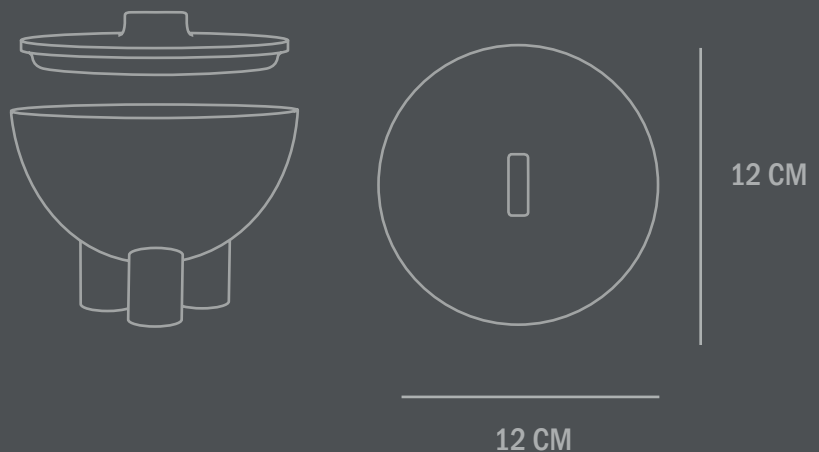

101

C O P E N H A G E N

DUCK JAR MEDIO

Reminiscent of little, individual three-legged characters or friendly creatures, the Duck series is a playful and exuberant addition to more minimalist series of treys, vases, bowls, pots, jars and plates in a modern interior.

Yet, true to the design manifest of 101 Copenhagen, the collection is held in natural colours to fit into the Scandinavian home. Duck comes in various shapes, sizes and colours - like individual family members gathered around a table.

As it is a hand glazed natural product, the colours may vary slightly.

Designed by Nicolaj Nøddesbo & Tommy Hyldahl.

Product no: 214046

Type: Jar - Indoor

Designer / Year of design:
Nicolaj Nøddesbo & Tommy Hyldahl, 2020

Colour: Bone White
Material: Ceramic

Care instructions:
Use a soft dry cloth to clean the product.
Do not use household cleaners.
Not waterproof

Dimensions: L12/ W12 /H10 CM

Country of origin: CN

Product weight: 0,50 Kg

Packaging:
Dimensions: L18,5 / W18,5 / H19 CM
Total weight incl. product: 0,75 Kg
Number of parcels: 1
Material: Brown cardboard