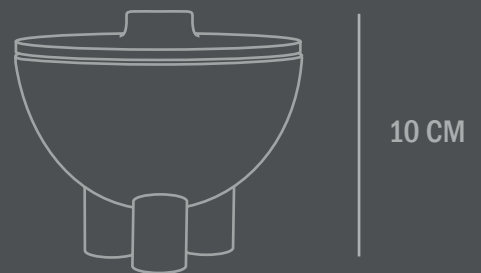

Colour: Bone White
Material: Ceramic

Care instructions:
Use a soft dry cloth to clean the product.
Do not use household cleaners.
Not waterproof

Dimensions: L12/ W12 /H10 CM

Country of origin: CN

Product weight: 0,50 Kg

Packaging:
Dimensions: L18,5 / W18,5 / H19 CM
Total weight incl. product: 0,75 Kg
Number of parcels: 1
Material: Brown cardboard

101

C O P E N H A G E N

DUCK JAR MINI

Reminiscent of little, individual three-legged characters or friendly creatures, the Duck series is a playful and exuberant addition to more minimalist series of treys, vases, bowls, pots, jars and plates in a modern interior.