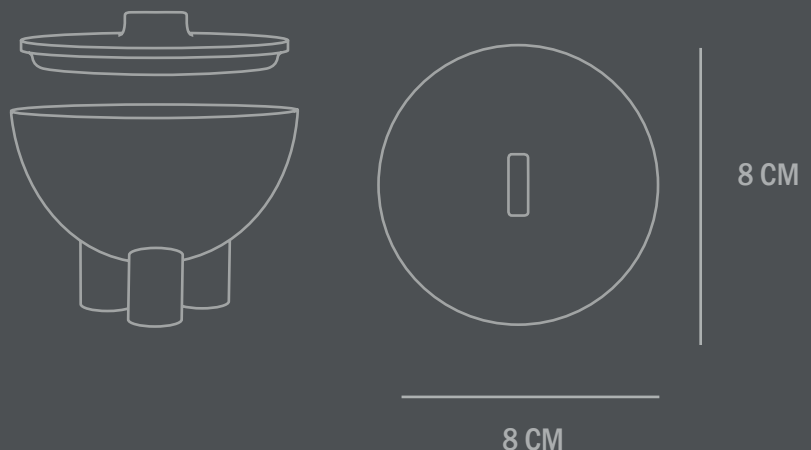

101

C O P E N H A G E N

DUCK JAR MINI

Reminiscent of little, individual three-legged characters or friendly creatures, the Duck series is a playful and exuberant addition to more minimalist series of treys, vases, bowls, pots, jars and plates in a modern interior.

Yet, true to the design manifest of 101 Copenhagen, the collection is held in natural colours to fit into the Scandinavian home. Duck comes in various shapes, sizes and colours - like individual family members gathered around a table.

As it is a hand glazed natural product, the colours may vary slightly.

Designed by Nicolaj Nøddesbo & Tommy Hyldahl.

Product no: 214041

Type: Jar - Indoor

Designer / Year of design:
Nicolaj Nøddesbo & Tommy Hyldahl, 2020

Colour: Sand
Material: Ceramic

Care instructions:
Use a soft dry cloth to clean the product.
Do not use household cleaners.
Not waterproof

Dimensions: L8 / W8 / H7 CM

Country of origin: CN

Product weight: 0,20 Kgs

Packaging:
Dimensions: L14,5 / W14,5 / H17,5 CM
Total weight incl. product: 0,35 Kgs
Number of parcels: 1
Material: Brown cardboard