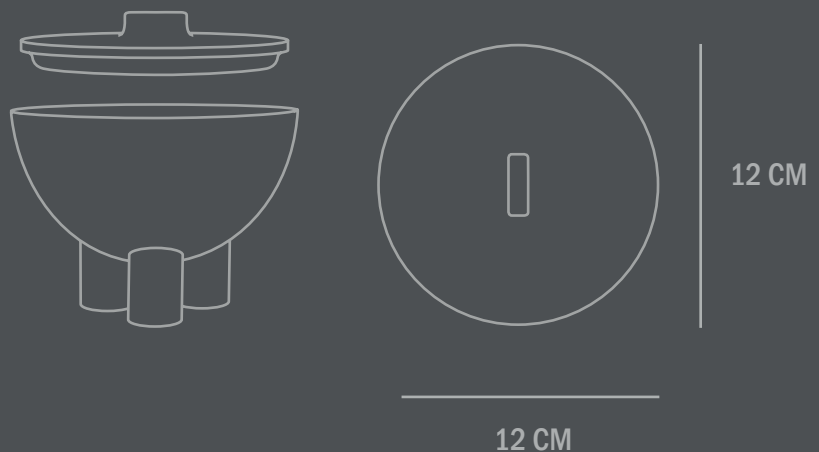

101

C O P E N H A G E N

DUCK JAR MEDIO

Reminiscent of little, individual three-legged characters or friendly creatures, the Duck series is a playful and exuberant addition to more minimalist series of treys, vases, bowls, pots, jars and plates in a modern interior.

Yet, true to the design manifest of 101 Copenhagen, the collection is held in natural colours to fit into the Scandinavian home. Duck comes in various shapes, sizes and colours - like individual family members gathered around a table.

As it is a hand glazed natural product, the colours may vary slightly.

Designed by Nicolaj Nøddesbo & Tommy Hyldahl.

Product no: 214045

Type: Jar - Indoor

Designer / Year of design:
Nicolaj Nøddesbo & Tommy Hyldahl, 2020

Colour: Sand
Material: Ceramic

Care instructions:
Use a soft dry cloth to clean the product.
Do not use household cleaners.
Not waterproof

Dimensions: L12/ W12 /H10 CM

Country of origin: CN

Product weight: 0,50 Kgs

Packaging:
Dimensions: L18,5 / W18,5 / H19 CM
Total weight incl. product: 0,75 Kgs
Number of parcels: 1
Material: Brown cardboard