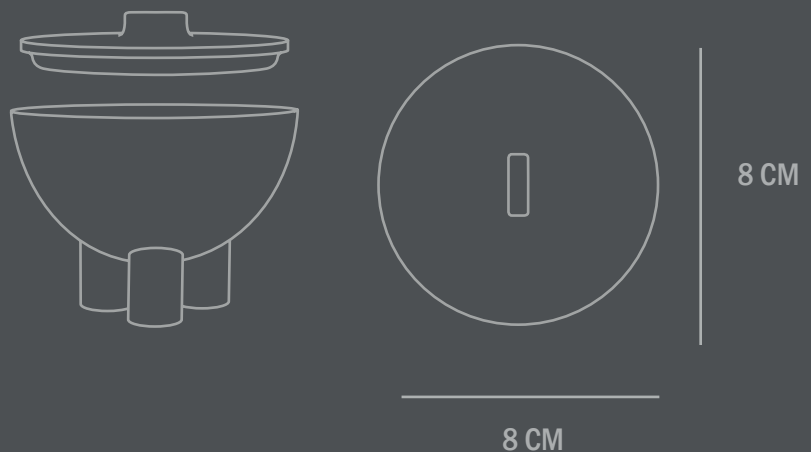

101

C O P E N H A G E N

DUCK JAR MINI

Reminiscent of little, individual three-legged characters or friendly creatures, the Duck series is a playful and exuberant addition to more minimalist series of treys, vases, bowls, pots, jars and plates in a modern interior.

Yet, true to the design manifest of 101 Copenhagen, the collection is held in natural colours to fit into the Scandinavian home. Duck comes in various shapes, sizes and colours - like individual family members gathered around a table.

As it is a hand glazed natural product, the colours may vary slightly.

Designed by Nicolaj Nøddesbo & Tommy Hyldahl.

Product no: 214043

Type: Jar - Indoor

Designer / Year of design:
Nicolaj Nøddesbo & Tommy Hyldahl, 2020

Colour: Dark Grey
Material: Ceramic

Care instructions:
Use a soft dry cloth to clean the product.
Do not use household cleaners.
Not waterproof

Dimensions: L8 / W8 / H7 CM

Country of origin: CN

Product weight: 0,20 Kgs

Packaging:
Dimensions: L14,5 / W14,5 / H17,5 CM
Total weight incl. product: 0,35 Kgs
Number of parcels: 1
Material: Brown cardboard