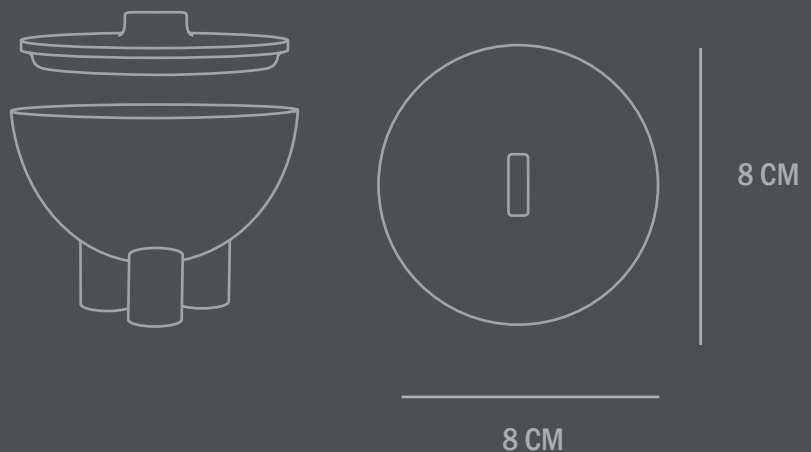

101

C O P E N H A G E N

DUCK JAR MINI

Reminiscent of little, individual three-legged characters or friendly creatures, the Duck series is a playful and exuberant addition to more minimalist series of treys, vases, bowls, pots, jars and plates in a modern interior.

Yet, true to the design manifest of 101 Copenhagen, the collection is held in natural colours to fit into the Scandinavian home. Duck comes in various shapes, sizes and colours - like individual family members gathered around a table.

As it is a hand glazed natural product, the colours may vary slightly.

Designed by Nicolaj Nøddesbo & Tommy Hyldahl.

Product no: 214040

Type: Jar - Indoor

Designer / Year of design:
Nicolaj Nøddesbo & Tommy Hyldahl, 2020

Colour: Coffee
Material: Ceramic

Care instructions:
Use a soft dry cloth to clean the product.
Do not use household cleaners.
Not waterproof

Dimensions: L8 / W8 / H7 CM

Country of origin: CN

Product weight: 0,20 Kgs

Packaging:
Dimensions: L14,5 / W14,5 / H17,5 CM
Total weight incl. product: 0,35 Kgs
Number of parcels: 1
Material: Brown cardboard