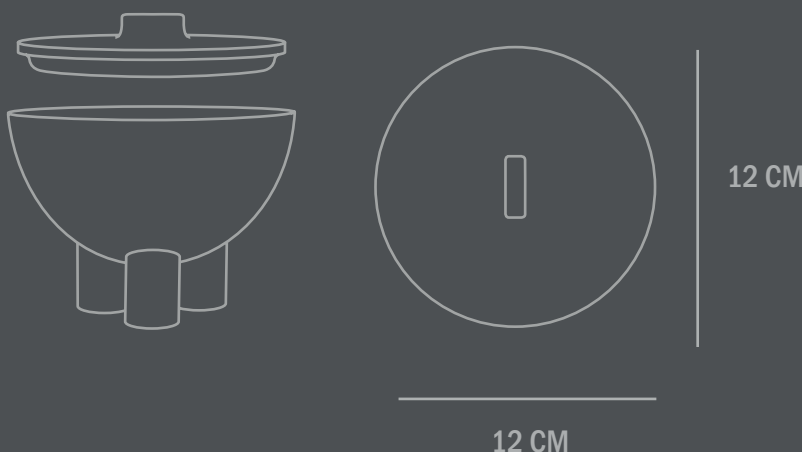

101

C O P E N H A G E N

DUCK JAR MEDIO

Reminiscent of little, individual three-legged characters or friendly creatures, the Duck series is a playful and exuberant addition to more minimalist series of treys, vases, bowls, pots, jars and plates in a modern interior.

Yet, true to the design manifest of 101 Copenhagen, the collection is held in natural colours to fit into the Scandinavian home. Duck comes in various shapes, sizes and colours - like individual family members gathered around a table.

As it is a hand glazed natural product, the colours may vary slightly.

Designed by Nicolaj Nøddesbo & Tommy Hyldahl.

Product no: 214044

Designer / Year of design:
Kristian Sofus Hansen & Tommy Hyldahl, 2020

Type: Jar - Indoor

Colour: Coffee

Material: Ceramic

Care instructions:
Use a soft dry cloth to clean the product.
Do not use household cleaners.
Not waterproof

Dimensions: L12/ W12 /H10 CM

Country of origin: CN

Product weight: 0,50 Kg

Packaging:
Dimensions: L18,5 / W18,5 / H19 CM
Total weight incl. product: 0,75 Kg
Number of parcels: 1
Material: Brown cardboard