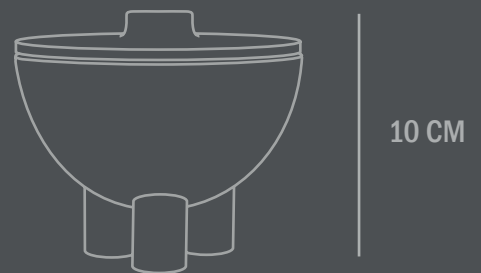

Colour: Sand
Material: Ceramic

Care instructions:
Use a soft dry cloth to clean the product.
Do not use household cleaners.
Not waterproof

Dimensions: L12/ W12 /H10 CM

Country of origin: CN

Product weight: 0,50 Kgs

Packaging:
Dimensions: L18,5 / W18,5 / H19 CM
Total weight incl. product: 0,75 Kgs
Number of parcels: 1
Material: Brown cardboard

101

C O P E N H A G E N

DUCK JAR MINI

Reminiscent of little, individual three-legged characters or friendly creatures, the Duck series is a playful and exuberant addition to more minimalist series of treys, vases, bowls, pots, jars and plates in a modern interior.