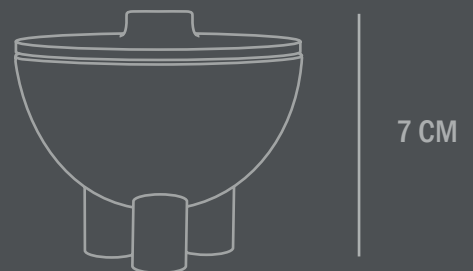

Colour: Coffee
Material: Ceramic

Care instructions:
Use a soft dry cloth to clean the product.
Do not use household cleaners.
Not waterproof

Dimensions: L8 / W8 / H7 CM

Country of origin: CN

Product weight: 0,20 Kgs

Packaging:
Dimensions: L14,5 / W14,5 / H17,5 CM
Total weight incl. product: 0,35 Kgs
Number of parcels: 1
Material: Brown cardboard

101

C O P E N H A G E N

DUCK JAR MEDIO

Reminiscent of little, individual three-legged characters or friendly creatures, the Duck series is a playful and exuberant addition to more minimalist series of treys, vases, bowls, pots, jars and plates in a modern interior.