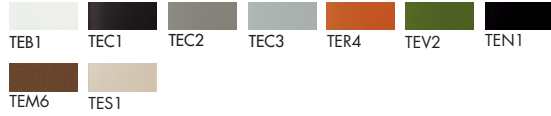

Models & Dimensions

140x140x74h
160x160x74h
180x180x74h

200x100x74h
240x100x74h
240x120x74h
240x140x74h
300x100x74h
300x120x74h

Finiture top / Top finishes

Vetro laccato/ Lacquered glass

Vetro acidato/ Frosted glass

Net glass

Materia

Ceramica CE1/Ceramic CE1

Ceramica CE2/Ceramic CE2

Finiture struttura / Structure finishes

Alluminio laccato Lacquered aluminium

Finiture gambe / Legs finishes

Alluminio laccato Lacquered aluminium

Bordi/Edges

VETRO / ACIDATO
GLASS / FROSTED

8 Filo lucido

NET GLASS

8 Filo lucido

CERAMICA
CERAMIC

6 Filo lucido

MATERIA