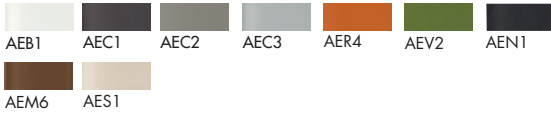

Models & Dimensions

140x140x74h
160x160x74h
180x180x74h

200x100x74h
240x100x74h
240x120x74h
240x140x74h
300x100x74h
300x120x74h

Finiture top / Top finishes

Vetro laccato/ Lacquered glass

Vetro acidato/ Frosted glass

Net glass

Materia

Ceramica CE1/Ceramic CE1

Ceramica CE2/Ceramic CE2

Finiture struttura / Structure finishes

Alluminio laccato Lacquered aluminium

Finiture gambe / Legs finishes

Alluminio laccato Lacquered aluminium

Bordi/Edges

VETRO / ACIDATO
GLASS / FROSTED

8 Filo lucido

NET GLASS

8 Filo lucido

CERAMICA
CERAMIC

6 Filo lucido

MATERIA