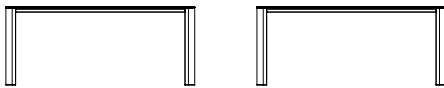

Available in more than 200 combinations, Kodo has been designed to reach large dimensions while maintaining an exceptional structural lightness.

Gallery

Tavolo con gambe e struttura in alluminio, varie finiture. Top disponibile in varie misure, materiali e finiture. Su richiesta, con specifiche finiture, è possibile la personalizzazione per uso OUTDOOR.

Models & Dimensions

140x140x74h
160x160x74h
180x180x74h

200x100x74h
240x100x74h
240x120x74h
240x140x74h
300x100x74h
300x120x74h

Finiture top / Top finishes

Vetro laccato/ Lacquered glass

Vetro acidato/ Frosted glass