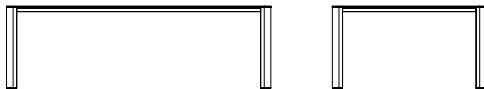

Available in more than 200 combinations, Kodo has been designed to reach large dimensions while maintaining an exceptional structural lightness.

Gallery

Tavolo con gambe e struttura in alluminio, varie finiture. Top disponibile in varie misure, materiali e finiture. Su richiesta, con specifiche finiture, è possibile la personalizzazione per uso OUTDOOR.

Models & Dimensions

140x140x74h
160x160x74h
180x180x74h

200x100x74h
240x100x74h
240x120x74h
240x140x74h
300x100x74h
300x120x74h

Finiture top / Top finishes

Vetro laccato/ Lacquered glass

Vetro acidato/ Frosted glass