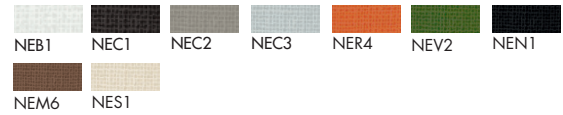

Models & Dimensions

140x140x74h
160x160x74h
180x180x74h

200x100x74h
240x100x74h
240x120x74h
240x140x74h
300x100x74h
300x120x74h

Finiture top / Top finishes

Vetro laccato/ Lacquered glass

Vetro acidato/ Frosted glass

Net glass

Materia

Ceramica CE1/Ceramic CE1

Ceramica CE2/Ceramic CE2

Finiture struttura / Structure finishes

Alluminio laccato Lacquered aluminium

Finiture gambe / Legs finishes

Alluminio laccato Lacquered aluminium

Bordi/Edges

VETRO / ACIDATO
GLASS / FROSTED

8 Filo lucido

NET GLASS

8 Filo lucido

CERAMICA
CERAMIC

6 Filo lucido

MATERIA