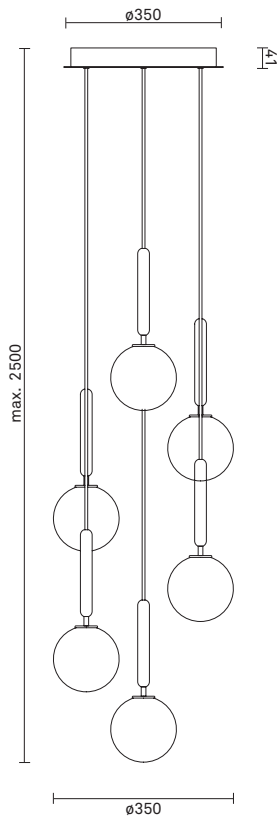

NUURA

MIIRA 6 Optic

Design: Sofie Refer, 2018. EU-model.

**Miira 6 in Rock Grey finish with mouth-blown Optic Clear glass
Incl. Ceiling plate.**

The significant details of Miira are the fine curves and thin neck that gives a graceful appearance.

The Miira Collection features mouth-blown glass globes in both Opal White and Optic Clear. The Optic glass has slight variances due to the handmade process, which makes each piece unique.

Miira collection is designed with the chandelier as a centre and expands into a complete series of lights, manufactured in the highest quality.

Miira 6 Chandelier can be adjusted in a long span, suitable for halls, stairs and corner spaces.

Miira collection:

The Miira collection include the following products:

- **Miira 1:** Rock Grey/Brass, Opal White/Optic Clear Glass
- **Miira 1 Large:** Rock Grey/Brass, Opal White /Optic Clear Glass
- **Miira 3 Large:** Rock Grey/Brass, Opal White/Optic Clear Glass
- **Miira 4:** Rock Grey/Brass, Opal White/Optic Clear Glass
- **Miira 6:** Rock Grey, Opal White/Optic Clear Glass
- **Miira 6 Circular:** Dark Bronze, Opal White /Optic Clear Glass
- **Miira 6 Large:** Rock Grey/Brass, Opal White /Optic Clear Glass
- **Miira 8 Circular:** Dark Bronze, Opal White /Optic Clear Glass
- **Miira 13:** Rock Grey, Opal White /Optic Clear Glass
- **Miira 13 Large:** Rock Grey/Brass, Opal White /Optic Clear Glass
- **Miira Wall:** Rock Grey, Opal White /Optic Clear Glass
- **Miira Table:** Rock Grey, Opal White /Optic Clear Glass