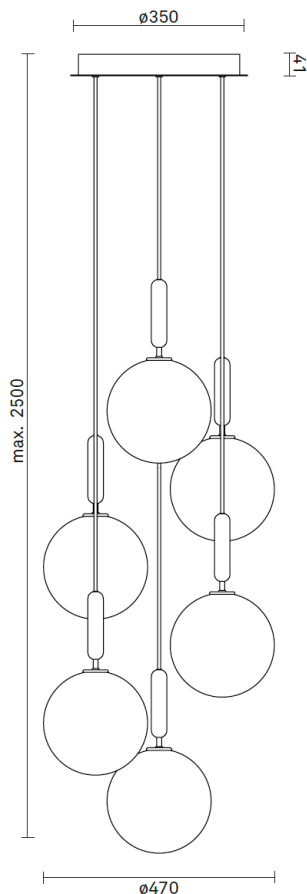

NUURA

MIIRA 6 Large Brass

Design: Sofie Refer, 2020. EU-model.

Miira 6 Large in mouth-blown Opal White glass and Brass finish. Incl. Ceiling plate.

The significant details of Miira are the fine curves and thin neck that gives a graceful appearance.

The Miira Collection features mouth-blown glass globes in both Opal White and Optic Clear. The Optic glass has slight variances due to the handmade process, which makes each piece unique. Miira collection is designed with the chandelier as a centre and expands into a complete series of lights, manufactured in the highest quality.

Miira 6 Large Chandelier can be adjusted in a long span, suitable for halls, stairs and corner spaces.

Miira collection:

The Miira collection include the following products:

- **Miira 1:** Rock Grey/Brass - Opal White/Optic clear
- **Miira 3:** Rock Grey/Brass - Opal White/Optic clear
- **Miira 1 Large:** Rock Grey/Brass - Opal White/Optic Clear
- **Miira 3 Large:** Rock Grey/Brass - Opal White/Optic Clear
- **Miira 4:** Rock Grey/Brass - Opal White/Optic Clear
- **Miira 6:** Rock Grey - Opal White
- **Miira 6 Large:** Rock Grey/Brass, Opal White/Optic Clear
- **Miira 6 Circular:** Dark Bronze - Opal White/Optic Clear
- **Miira 8 Circular:** Dark Bronze - Opal White/Optic Clear
- **Miira 13:** Rock Grey - Opal/Optic Clear
- **Miira 13 Large:** Rock Grey/Brass, Opal White/Optic Clear
- **Miira Wall:** Rock Grey - Opal White/Optic Clear
- **Miira Table:** Rock Grey - Opal White/Optic Clear