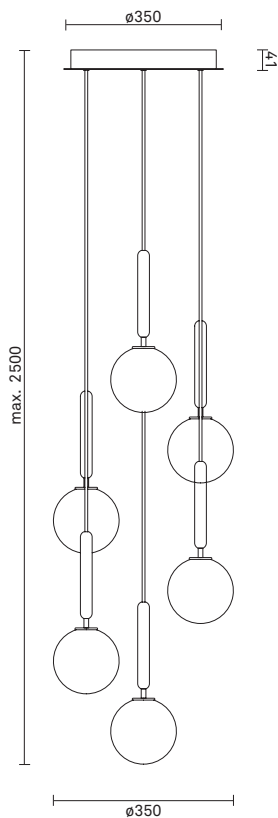

NUURA

MIIRA 6 Opal

Design: Sofie Refer, 2018. EU-model.

**Miira 6 in Rock Grey finish with mouth-blown Opal White glass
Incl. Ceiling plate.**

The significant details of Miira are the fine curves and thin neck that gives a graceful appearance.

The Miira Collection features mouth-blown glass globes in both Opal White and Optic Clear. The Optic glass has slight variances due to the handmade process, which makes each piece unique.

Miira collection is designed with the chandelier as a centre and expands into a complete series of lights, manufactured in the highest quality.

Miira 6 Chandelier can be adjusted in a long span, suitable for halls, stairs and corner spaces.

Miira collection:

The Miira collection include the following products:

- **Miira 1:** Rock Grey/Brass, Opal White/Optic Clear Glass
- **Miira 1 Large:** Rock Grey/Brass, Opal White /Optic Clear Glass
- **Miira 3 Large:** Rock Grey/Brass, Opal White/Optic Clear Glass
- **Miira 4:** Rock Grey/Brass, Opal White/Optic Clear Glass
- **Miira 6:** Rock Grey, Opal White/Optic Clear Glass
- **Miira 6 Circular:** Dark Bronze, Opal White /Optic Clear Glass
- **Miira 6 Large:** Rock Grey/Brass, Opal White /Optic Clear Glass
- **Miira 8 Circular:** Dark Bronze, Opal White /Optic Clear Glass
- **Miira 13:** Rock Grey, Opal White /Optic Clear Glass
- **Miira 13 Large:** Rock Grey/Brass, Opal White /Optic Clear Glass
- **Miira Wall:** Rock Grey, Opal White /Optic Clear Glass
- **Miira Table:** Rock Grey, Opal White /Optic Clear Glass