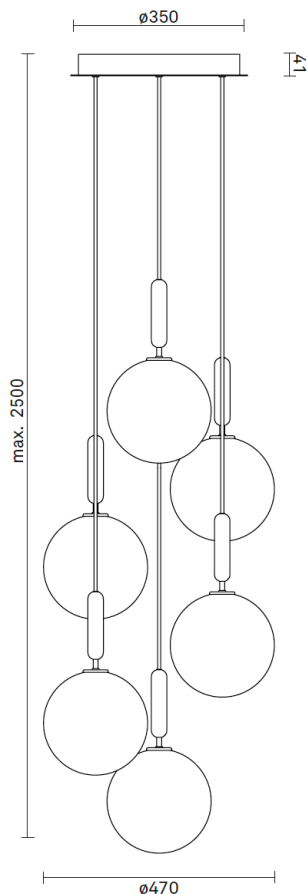

NUURA

Miira 6 Large Optic

Design: Sofie Refer, 2020. EU-model.

Miira 6 Large in mouth-blown Optic Clear glass and Rock Grey finish. Incl. Ceiling plate.

The significant details of Miira are the fine curves and thin neck that gives a graceful appearance.

The Miira Collection features mouth-blown glass globes in both Opal White and Optic Clear. The Optic glass has slight variances due to the handmade process, which makes each piece unique.

Miira collection is designed with the chandelier as a centre and expands into a complete series of lights, manufactured in the highest quality.

Miira 6 Large Chandelier can be adjusted in a long span, suitable for halls, stairs and corner spaces.

Miira collection:

The Miira collection include the following products:

- **Miira 1:** Rock Grey/Brass - Opal White/Optic clear
- **Miira 3:** Rock Grey/Brass - Opal White/Optic clear
- **Miira 1 Large:** Rock Grey/Brass - Opal White/Optic Clear
- **Miira 3 Large:** Rock Grey/Brass - Opal White/Optic Clear
- **Miira 4:** Rock Grey/Brass - Opal White/Optic Clear
- **Miira 6:** Rock Grey - Opal White
- **Miira 6 Large:** Rock Grey/Brass, Opal White/Optic Clear
- **Miira 6 Circular:** Dark Bronze - Opal White/Optic Clear
- **Miira 8 Circular:** Dark Bronze - Opal White/Optic Clear
- **Miira 13:** Rock Grey - Opal/Optic Clear
- **Miira 13 Large:** Rock Grey/Brass, Opal White/Optic Clear
- **Miira Wall:** Rock Grey - Opal White/Optic Clear
- **Miira Table:** Rock Grey - Opal White/Optic Clear