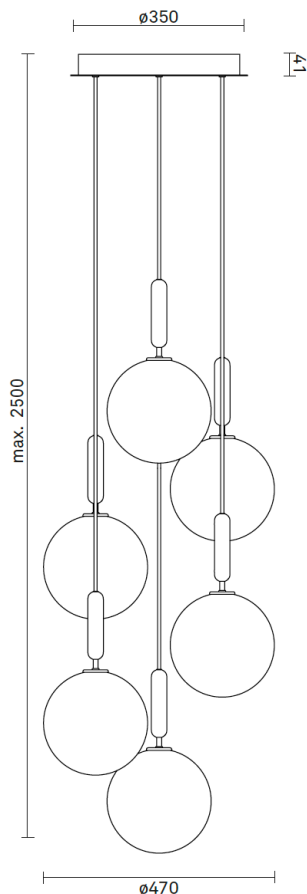

NUURA

MIIRA 6 Large Brass Optic

Design: Sofie Refer, 2020. EU-model.

Miira 6 Large in mouth-blown Optic Clear glass and Brass finish. Incl. Ceiling plate.

The significant details of Miira are the fine curves and thin neck that gives a graceful appearance.

The Miira Collection features mouth-blown glass globes in both Opal White and Optic Clear. The Optic glass has slight variances due to the handmade process, which makes each piece unique. Miira collection is designed with the chandelier as a centre and expands into a complete series of lights, manufactured in the highest quality.

Miira 6 Large Chandelier can be adjusted in a long span, suitable for halls, stairs and corner spaces.

Miira collection:

The Miira collection include the following products:

- **Miira 1:** Rock Grey/Brass - Opal White/Optic clear
- **Miira 3:** Rock Grey/Brass - Opal White/Optic clear
- **Miira 1 Large:** Rock Grey/Brass - Opal White/Optic Clear
- **Miira 3 Large:** Rock Grey/Brass - Opal White/Optic Clear
- **Miira 4:** Rock Grey/Brass - Opal White/Optic Clear
- **Miira 6:** Rock Grey - Opal White
- **Miira 6 Large:** Rock Grey/Brass, Opal White/Optic Clear
- **Miira 6 Circular:** Dark Bronze - Opal White/Optic Clear
- **Miira 8 Circular:** Dark Bronze - Opal White/Optic Clear
- **Miira 13:** Rock Grey - Opal/Optic Clear
- **Miira 13 Large:** Rock Grey/Brass, Opal White/Optic Clear
- **Miira Wall:** Rock Grey - Opal White/Optic Clear
- **Miira Table:** Rock Grey - Opal White/Optic Clear