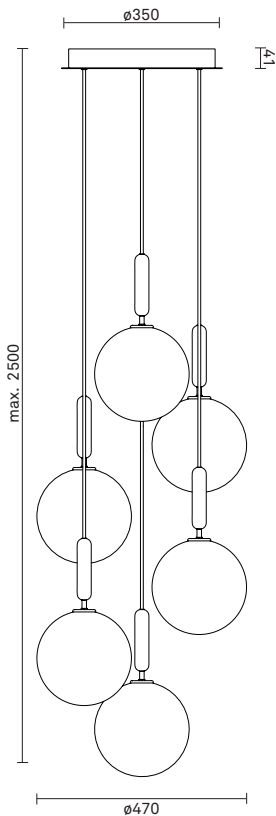

NUURA

MIIRA 6 Large Opal

Design: Sofie Refer, 2019. EU-model.

Miira 6 Large in Rock Grey finish with mouth-blown Opal White glass Incl. Ceiling plate.

The significant details of Miira are the fine curves and thin neck that gives a graceful appearance.

The Miira Collection features mouth-blown glass globes in both Opal White and Optic Clear. The Optic glass has slight variances due to the handmade process, which makes each piece unique.

Miira collection is designed with the chandelier as a centre and expands into a complete series of lights, manufactured in the highest quality.

Miira 6 Large Chandelier can be adjusted in a long span, suitable for halls, stairs and corner spaces.

Miira collection:

The Miira collection include the following products:

- **Miira 1:** Rock Grey/Brass, Opal White/Optic Clear Glass
- **Miira 1 Large:** Rock Grey/Brass, Opal White /Optic Clear Glass
- **Miira 3 Large:** Rock Grey/Brass, Opal White/Optic Clear Glass
- **Miira 4:** Rock Grey/Brass, Opal White/Optic Clear Glass
- **Miira 6:** Rock Grey, Opal White/Optic Clear Glass
- **Miira 6 Circular:** Dark Bronze, Opal White /Optic Clear Glass
- **Miira 6 Large:** Rock Grey/Brass, Opal White /Optic Clear Glass
- **Miira 8 Circular:** Dark Bronze, Opal White /Optic Clear Glass
- **Miira 13:** Rock Grey, Opal White /Optic Clear Glass
- **Miira 13 Large:** Rock Grey/Brass, Opal White /Optic Clear Glass
- **Miira Wall:** Rock Grey, Opal White /Optic Clear Glass
- **Miira Table:** Rock Grey, Opal White /Optic Clear Glass