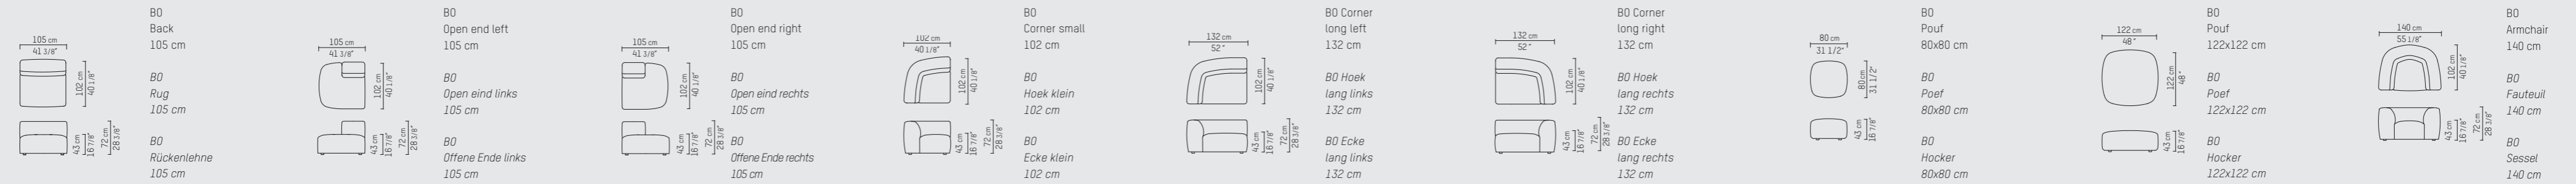

PIETBOON

B0 SOFA ARMCHAIR & LOVESEAT

ENGLISH

Created to adapt to any social setting, the generously proportioned B0 sofa is both rich in comfort and versatility. Its rounded shape, equally comfortable seating elements, organic interplay of lines and flexibility to adapt to any social setting give the B0 its amiable character.

NEDERLANDS

De genereus vormgegeven B0 bank is ontworpen om zich aan te passen aan iedere gelegenheid en is zowel comfortabel als veelzijdig. Haar ronde vorm, het gelijkwaardig comfort van ieder zitelement, het organisch lijnenspel en de flexibiliteit zich aan te passen aan iedere omgeving geeft de B0 haar beminnelijke karakter.

DEUTSCH

Das großzügig geformte B0-Sofa wurde entworfen, um seinem Benutzer zu jedem Anlass höchstmöglichen Komfort zu bieten: es ist äußerst bequem und vielseitig. Die runde Form, der gleiche Komfort aller Sitzelemente, die organische Linienführung und die Fähigkeit bzw. Flexibilität, sich jeder Umgebung anzupassen, verleiht dem B0-Sofa seinen liebenswerten Charakter.