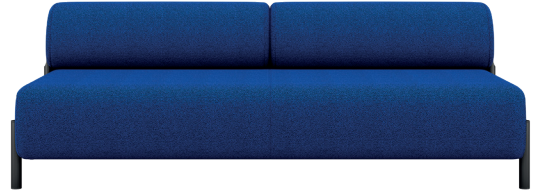

Palo 2-Seater Sofa

Design by Hem Design Studio

Palo is whatever you want it to be; a chaise, an ottoman, a sofa. This is furniture that evolves and grows with you. Elegant wood and metal legs are a hallmark of the architectural Palo family; as well as providing detail, they are the secret to a modular system that allows cushions and armrests to be moved and repositioned across the whole series. It doesn't end there... Want a side table for your tea? Or need to replace an individual element? Our approach enables you to update and grow your system, adapting to whatever life brings.

Product name	Finish	SKU
Palo 2-Seater Sofa	Beige	20021
	Brown-Black	20012
	Chalk	12920
	Cobalt	20361
	Grey	12929
	Pine	20272
	Sunflower	20273

Upholstery <i>Amdal</i> by GU (Norway) 70% Virgin Wool, 30% Viscose 100,000 Martindale Pilling 4 Lightfastness 5-7 Flame resistance EN 1021: Part 1 & 2, BS 5852: Part 1 & 2 (Crib 5), US Cal. TB 117 <i>Sera</i> by Rohi (Germany) 94% Virgin Wool, 6% Polyamide 122,000 Martindale Pilling 4-5 Lightfastness 5-8 Flame resistance EN 1021: Part 1 & 2, BS 5852: Part 1 & 2 (Crib 5), US Cal. TB 117 Leg material <i>Beech wood</i> Painted <i>Steel</i> Powder coated Inside material PU foam Wooden structure Country of origin Poland 3D model 3D files of all products are available on the product pages on hem.com Product accessory Palo Side Table Tests & certifications EN 16139:2013 – L2: Extreme use – Furniture – Strength, durability and safety – Requirements for non-domestic seating	Always in stock We keep all our products in stock and ready to ship from our warehouses in the US and EU Beige Amdal (350) Brown-Black Amdal (280) Chalk Amdal (130) Grey Amdal (110) Pine Sera (Hem exclusive) Sunflower Sera (Hem exclusive) Cobalt Sera (Hem exclusive) Light Grey (RAL 7035) Leg color Pure White (RAL 9010) Leg color Jet Black (RAL 9005) Leg color Modularity This is a modular product that can be configured freely to fit your needs. Reach out to info@hem.com for assistance Samples We supply samples of all our material finishes, order them directly from hem.com/samples COM We offer custom upholsteries and/or stains of this product for larger orders. Reach out to info@hem.com for assistance

Palo 2-seater Sofa	
Top view	67 cm / 26.4 in 28 cm / 11.0 in 14 cm / 5.5 in 97 cm / 38.2 in 67 cm / 26.4 in
Front view	95 cm / 37.4 in 28 cm / 11.0 in 68 cm / 27.0 in 40 cm / 16.0 in 67 cm / 26.0 in 28 cm / 11.0 in 67 cm / 26.0 in
195 cm / 76.8 in