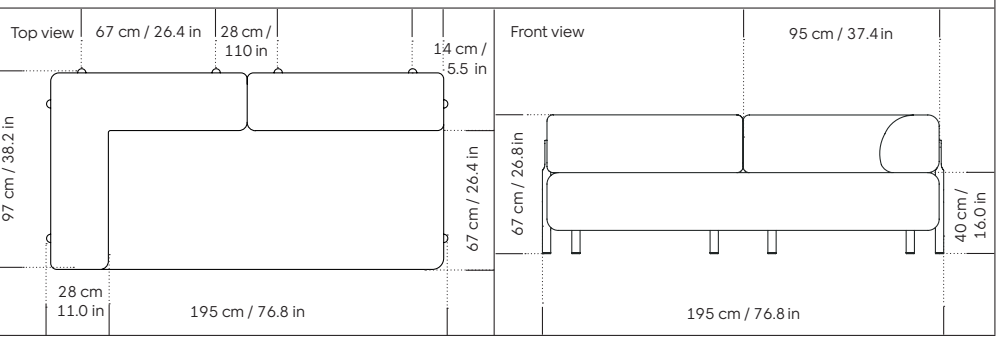

Product accessory

Palo Side Table

Tests & certifications

EN 16139:2013 – L2: Extreme use – Furniture – Strength, durability and safety – Requirements for non-domestic seating

Palo 2-seater Chaise Sofa