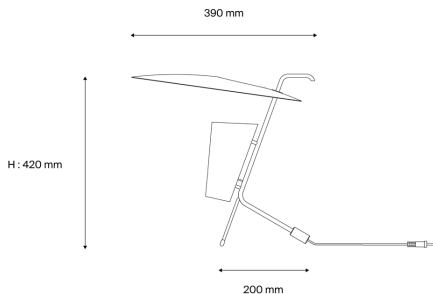

Pierre Guariche

G24 BG/CH CH
Table lamp

Description

- G24 table lamp
- Finish : BRITISH GREEN and CHALK laquered steel shade
- CHALK laquered aluminium lamp cover
- The ensemble mounted on a brushed and satin-varnished brass balanced rod

Light specifications and controlling

- E27 cap bulb not included - Max power 11W LED
- Dimming: No

Installation and maintenance

- Dimensions : 420 x 390 x 200 mm
- Supplied with 2.5 metres of cable and Europlug

Characteristics

- Operating temperature: -20°C to +30°C
- Electrical class: Class II
- Power supply: 220-240 V 50/60 Hz
- Weight: 1,7 kg