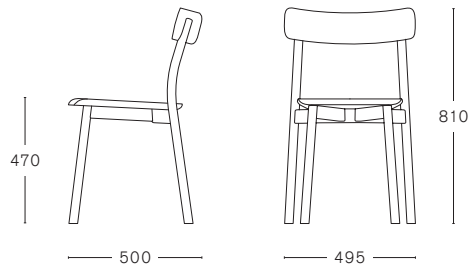

MC 8 CHIARO CHAIR

ASH FRAME

ASH FRAME WITH
NON REMOVABLE SEAT UPHOLSTERY
Rohi Novum
COM - COL*

OAK FRAME

OAK FRAME WITH
NON REMOVABLE SEAT UPHOLSTERY
Rohi Novum
COM - COL*

STACKABLE

MAX. PER BOX	GROSS WEIGHT	VOLUME	BOX SIZE
2 CHAIRS	CA. kg 15,00	0,32 m ³	535 x 630 x 955 mm

*FABRIC REQUIRED
1 PCS: LIN MTRS 0,55 (H 1,40 m)
MORE PCS: TO BE CHECKED

LEATHER REQUIRED
1 PCS: 0,83 m²

SAMPLE REQUIRED FOR APPROVAL

MC 8 CHIARO ARMCHAIR

ASH FRAME

ASH FRAME WITH
NON REMOVABLE SEAT UPHOLSTERY
Rohi Novum
COM - COL*

OAK FRAME

OAK FRAME WITH
NON REMOVABLE SEAT UPHOLSTERY
Rohi Novum
COM - COL*

STACKABLE

MAX. PER BOX	GROSS WEIGHT	VOLUME	BOX SIZE
2 CHAIRS	CA. kg 17,50	0,38 m ³	630 x 630 x 955 mm

*FABRIC REQUIRED
1 PCS: LIN MTRS 0,55 (H 1,40 m)
MORE PCS: TO BE CHECKED

LEATHER REQUIRED
1 PCS: 0,83 m²

SAMPLE REQUIRED FOR APPROVAL

MC 8 CHIARO COUNTER STOOL

ASH FRAME

MAX. PER BOX	GROSS WEIGHT	VOLUME	BOX SIZE
1 STOOL	CA. kg 9,50	0,28 m ³	480 x 545 x 1070 mm