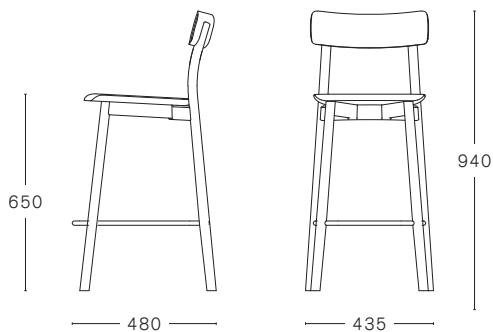

OAK FRAME

OAK FRAME WITH
NON REMOVABLE SEAT UPHOLSTERY
Rohi Novum
COM - COL*

STACKABLE

MAX. PER BOX	GROSS WEIGHT	VOLUME	BOX SIZE
2 CHAIRS	CA. kg 17,50	0,38 m ³	630 x 630 x 955 mm

*FABRIC REQUIRED
1 PCS: LIN MTRS 0,55 (H 1,40 m)
MORE PCS: TO BE CHECKED

LEATHER REQUIRED
1 PCS: 0,83 m²

SAMPLE REQUIRED FOR APPROVAL

MC 8 CHIARO COUNTER STOOL

ASH FRAME

MAX. PER BOX	GROSS WEIGHT	VOLUME	BOX SIZE
1 STOOL	CA. kg 9,50	0,28 m ³	480 x 545 x 1070 mm