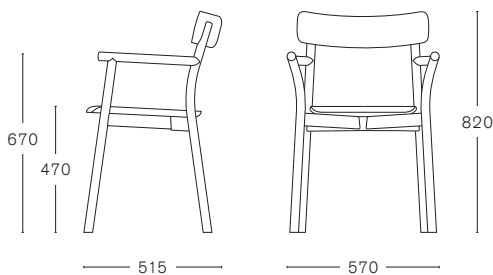

MC 8 CHIARO CHAIR

ASH FRAME

ASH FRAME WITH
NON REMOVABLE SEAT UPHOLSTERY
Rohi Novum
COM - COL*

OAK FRAME

OAK FRAME WITH
NON REMOVABLE SEAT UPHOLSTERY
Rohi Novum
COM - COL*

STACKABLE

MAX. PER BOX	GROSS WEIGHT	VOLUME	BOX SIZE
2 CHAIRS	CA. kg 15,00	0,32 m ³	535 x 630 x 955 mm

*FABRIC REQUIRED
1 PCS: LIN MTRS 0,55 (H 1,40 m)
MORE PCS: TO BE CHECKED

LEATHER REQUIRED
1 PCS: 0,83 m²

SAMPLE REQUIRED FOR APPROVAL

MC 8 CHIARO ARMCHAIR

ASH FRAME

ASH FRAME WITH
NON REMOVABLE SEAT UPHOLSTERY
Rohi Novum
COM - COL*

OAK FRAME

OAK FRAME WITH
NON REMOVABLE SEAT UPHOLSTERY
Rohi Novum
COM - COL*

STACKABLE

MAX. PER BOX	GROSS WEIGHT	VOLUME	BOX SIZE
2 CHAIRS	CA. kg 17,50	0,38 m ³	630 x 630 x 955 mm

*FABRIC REQUIRED
1 PCS: LIN MTRS 0,55 (H 1,40 m)
MORE PCS: TO BE CHECKED

LEATHER REQUIRED
1 PCS: 0,83 m²

SAMPLE REQUIRED FOR APPROVAL

MC 8 CHIARO COUNTER STOOL

ASH FRAME

MAX. PER BOX	GROSS WEIGHT	VOLUME	BOX SIZE
1 STOOL	CA. kg 9,50	0,28 m ³	480 x 545 x 1070 mm