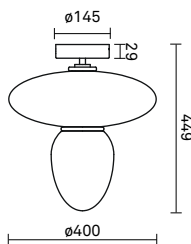

Rizzato collection

The Rizzato collection include the following products:

- **Rizzato 32:** Satin Brass - Opal White
- **Rizzato 42:** Satin Brass - Opal White
- **Rizzato 43:** Satin Brass - Opal White