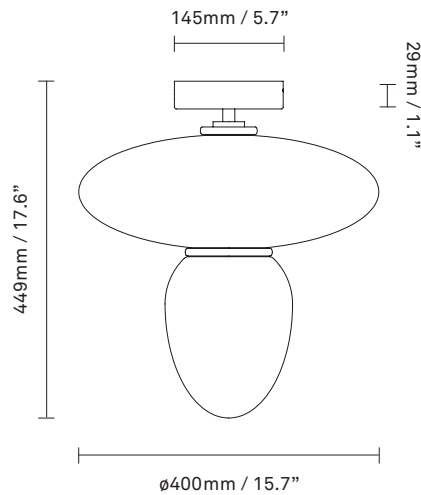

Rizzato 42, gives a soft and even light, making it ideal in the bedroom, the kitchen or the hallway. The lamp is mounted directly on the ceiling, making it possible to create unique, decorative ceiling lighting.

Explore the rest of the Rizzato collection on our website, [here](#)

Product no.: EU - 2079002 / US - 3079002

Certifications: CE, ETL, IP20, Class I

Type: Ceiling light - indoor

For information about IP ratings, click [here](#)

Colour: Glass: opal white / Metal: light silver

Cleaning: Use a soft dry cloth to clean the product.
Do not use household cleaners.

Materials: Anodized metal, mouth-blown glass

Dimensions: ϕ 400mm / 15.7in x 449mm / 17.6in
Ceiling plate: ϕ 145mm / 5.7in
x 29mm / 1in

Light source: Socket: E27 / E26 (T38)
Max wattage: 40W LED
Voltage (V): 220-240V / 120V

Weight: 3450g

See recommended light source for EU [here](#)

Packaging: Dimensions: L: 490mm / 19.2 x
W: 240mm / 9.4in x H: 665mm / 26in
Weight: 1210 g
Total weight incl. product: 4660 g
Number of parcels: 1
Material: Brown cardboard.

Light sources not included

Dimmable if installed with appropriate dimmable LED light source(s) suitable for your dimmer circuit.

Light source can be added to delivery on request or via our webshop at [nuura.com](#).

Works with appropriate lighting control module. Module can be added to delivery on request.

Find our recommendations [here](#)