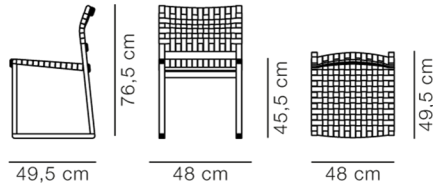

WOOD

SEAT AND BACK

Oak lacquer

Cane wicker, natural

DIMENSIONS

Weight: 4,3 kg

PACKAGING INFORMATION

L: 55 cm, W: 55 cm, H: 82,5 cm,