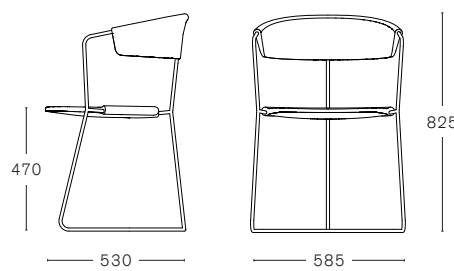

MC 9 UNCINO VERSION A

ASH

MAX. PER BOX	GROSS WEIGHT	VOLUME	BOX SIZE
1 CHAIR	CA. kg 16,00	0,33 m <sup>3</sup>	640 x 570 x 890 mm

MC 9 UNCINO VERSION B

OAK

MAX. PER BOX	GROSS WEIGHT	VOLUME	BOX SIZE
1 CHAIR	CA. kg 15,00	0,33 m <sup>3</sup>	640 x 570 x 890 mm

MC 9 UNCINO VERSION C

ASH

MAX. PER BOX	GROSS WEIGHT	VOLUME	BOX SIZE
1 CHAIR	CA. kg 14,00	0,33 m <sup>3</sup>	640 x 570 x 890 mm