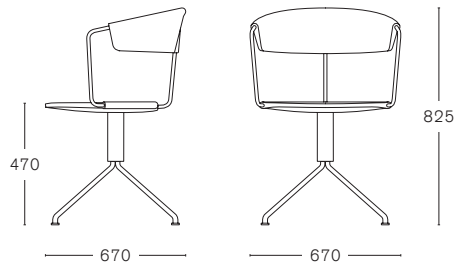

MC 9 UNCINO VERSION A

ASH

MAX. PER BOX	GROSS WEIGHT	VOLUME	BOX SIZE
1 CHAIR	CA. kg 16,00	0,33 m <sup>3</sup>	640 x 570 x 890 mm

MC 9 UNCINO VERSION B

OAK

MAX. PER BOX	GROSS WEIGHT	VOLUME	BOX SIZE
1 CHAIR	CA. kg 15,00	0,33 m <sup>3</sup>	640 x 570 x 890 mm

MC 9 UNCINO VERSION C

ASH

MAX. PER BOX	GROSS WEIGHT	VOLUME	BOX SIZE
1 CHAIR	CA. kg 14,00	0,33 m <sup>3</sup>	640 x 570 x 890 mm