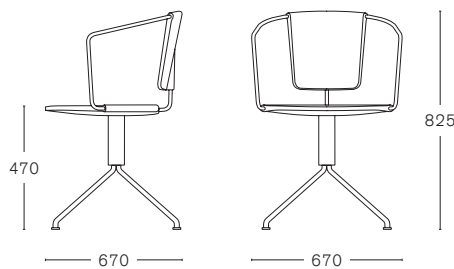

MC 9 UNCINO VERSION A

ASH

MAX. PER BOX	GROSS WEIGHT	VOLUME	BOX SIZE
1 CHAIR	CA. kg 16,00	0,33 m <sup>3</sup>	640 x 570 x 890 mm

MC 9 UNCINO VERSION B

OAK

MAX. PER BOX	GROSS WEIGHT	VOLUME	BOX SIZE
1 CHAIR	CA. kg 15,00	0,33 m <sup>3</sup>	640 x 570 x 890 mm

MC 9 UNCINO VERSION C

ASH

MAX. PER BOX	GROSS WEIGHT	VOLUME	BOX SIZE
1 CHAIR	CA. kg 14,00	0,33 m <sup>3</sup>	640 x 570 x 890 mm