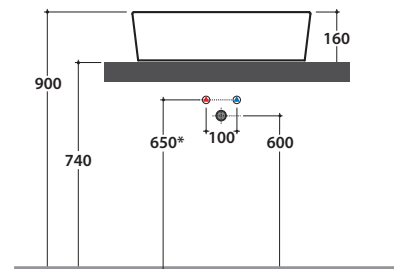

FORTY3 BASIN FO061BI

CE EN 14688:2015

GLOBO

	Rubinetto a parete Wall mounted taps	Rubinetto su piano Taps mounted on counter top
A:	85	110
B:	260	285
C:	435	460
D:	420	445

Ceramic antibacterial effect
BATAFORM®

Le Pietre

Glazed product with
CERASLIDE®

Cod. **FO061BI**

Basin 60.35 h16 cm. Sit-on installation. Weight 15 Kg

* For taps mounted on counter top

Cod. **FI024BI**

Valve drain with ceramic top for basins without overflow. Weight 0,5 Kg

Cod. **FI024CR**

Chromed valve drain for basins without overflow. Weight 0,5 Kg