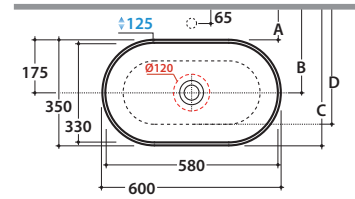

FORTY3 BASIN FO061BI

CE EN 14688:2015

GLOBO

	Rubinetto a parete Wall mounted taps	Rubinetto su piano Taps mounted on counter top
A:	85	110
B:	260	285
C:	435	460
D:	420	445

Ceramic antibacterial effect
BATAFORM®

Le Pietre

Glazed product with
CERASLIDE®

Cod. **FO061BI**

Basin 60.35 h16 cm. Sit-on installation. Weight 15 Kg

* For taps mounted on counter top

Cod. **FI024BI**

Valve drain with ceramic top for basins without overflow. Weight 0,5 Kg

Cod. **FI024CR**

Chromed valve drain for basins without overflow. Weight 0,5 Kg