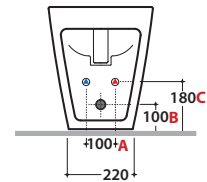

FORTY3 BIDETMULTI® FO009BI

CE EN 14528:2015

GLOBO

Ceramic antibacterial effect
BATAFORM®

Bagno di Colore

Glazed product with
CERASLIDE®

Cod. **FO009BI**

Floor mounted bidet 57.36 h 43 cm . MULTI. Back to wall installation. FISSAGGIOGHOST® Fixing kit included. Weight 25 Kg

A	80 <----->160	B	85 <----->130	C	170 <----->220
----------	---------------	----------	---------------	----------	----------------

Cod. **FI012BI**

Push open valve drain with ceramic top for bidet. Weight 0,5 Kg

Push open chromed valve drain for bidet. Weight 0,5 Kg