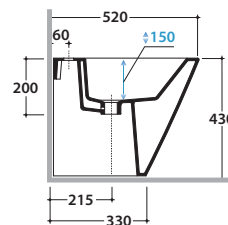

Cod. **FO010BI**

Floor mounted bidet 52.36 h 43 cm. Back to wall installation.
FISSAGGIOGHOST® Fixing kit included. Weight 23 Kg

Cod. **FI012BI**

Push open valve drain with ceramic top for bidet. Weight 0,5 Kg

Cod. **FI012CR**

Push open chromed valve drain for bidet. Weight 0,5 Kg