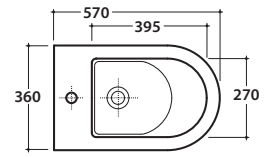

FORTY3 BIDETMULTI® FO009BI

CE EN 14528:2015

GLOBO

Ceramic antibacterial effect
BATAFORM®

Bagno di Colore

Glazed product with
CERASLIDE®

Cod. **FO009BI**

Floor mounted bidet 57.36 h 43 cm . MULTI. Back to wall installation. FISSAGGIOGHOST® Fixing kit included. Weight 25 Kg

A	80 <----->160	B	85 <----->130	C	170 <----->220
----------	---------------	----------	---------------	----------	----------------

Cod. **FI012BI**

Push open valve drain with ceramic top for bidet. Weight 0,5 Kg

Floor mounted bidet 52.36 h 43 cm. Back to wall installation.
FISSAGGIOGHOST® Fixing kit included. Weight 23 Kg

Cod. **FI012BI**

Push open valve drain with ceramic top for bidet. Weight 0,5 Kg

Cod. **FI012CR**

Push open chromed valve drain for bidet. Weight 0,5 Kg