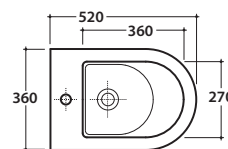

Cod. **FO010BI**

Floor mounted bidet 52.36 h 43 cm. Back to wall installation.
FISSAGGIOGHOST® Fixing kit included. Weight 23 Kg

Cod. **FI012BI**

Push open valve drain with ceramic top for bidet. Weight 0,5 Kg

Cod. **FI012CR**

Push open chromed valve drain for bidet. Weight 0,5 Kg