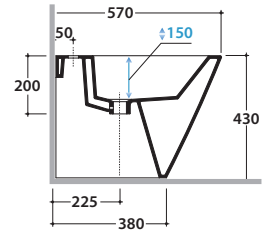

FORTY3 BIDETMULTI® FO009BI

CE EN 14528:2015

GLOBO

Ceramic antibacterial effect
BATAFORM®

Bagno di Colore

Glazed product with
CERASLIDE®

Cod. **FO009BI**

Floor mounted bidet 57.36 h 43 cm . MULTI. Back to wall installation. FISSAGGIOGHOST® Fixing kit included. Weight 25 Kg

A	80 <----->160	B	85 <----->130	C	170 <----->220
----------	---------------	----------	---------------	----------	----------------

Cod. **FI012BI**

Push open valve drain with ceramic top for bidet. Weight 0,5 Kg

Floor mounted bidet 52.36 h 43 cm. Back to wall installation.
FISSAGGIOGHOST® Fixing kit included. Weight 23 Kg

Cod. **FI012BI**

Push open valve drain with ceramic top for bidet. Weight 0,5 Kg

Cod. **FI012CR**

Push open chromed valve drain for bidet. Weight 0,5 Kg