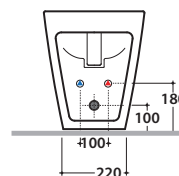

Cod. **FO010BI**

Floor mounted bidet 52.36 h 43 cm. Back to wall installation.
FISSAGGIOGHOST® Fixing kit included. Weight 23 Kg

Cod. **FI012BI**

Push open valve drain with ceramic top for bidet. Weight 0,5 Kg

Cod. **FI012CR**

Push open chromed valve drain for bidet. Weight 0,5 Kg