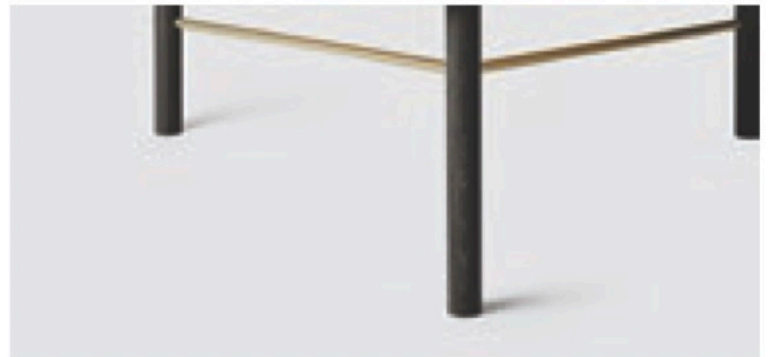

VENEER TABLETOP

WHITE OAK

BLACK ASH

WOOD BASE

WHITE OAK / BLACK CHROME

BLACK ASH / BRASS