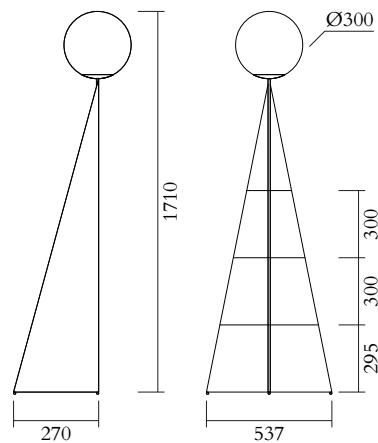

ATELIER ARETI

PRODUCT

Bonhomme 176
Floor light

MATERIALS AND COLOUR OPTIONS

Powder coated metal; white glass

VERSIONS

Black structure	176OL-F01-ME01
White structure	176OL-F01-ME02
Coloured structure	176OL-F01-ME03

TECHNICAL DETAILS

1 x E27 LED 10W max (US: E26)

110-230V

IP20

Light bulb not included

WEIGHT

35 kg

CABLE LENGTH

2,00 m

DIMMABLE

The standard version is not dimmable; we do however offer the LED dimmer with Trailing edge technology upon request

MADE IN

Germany

Sizes in mm. Flat attachments available only under request. Variations in colour and size are available for some collections, please contact Areti for more details.

Our collections are hand made and made to order, small irregularities in shape or surface will occur, they are inherent to the hand made process and should not be seen as flaws. For detailed information on any products: contact@atelierareti.com