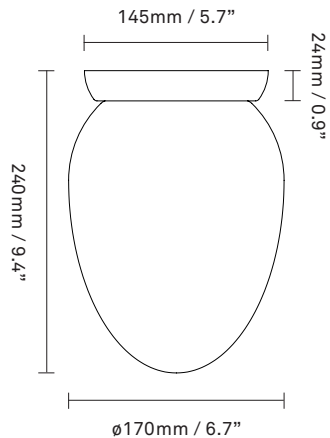

Rizzato 171 is a decorative ceiling light in an organic expression, and an extension of the other lights from the Rizzato collection.

Explore the rest of the Rizzato collection on our website, [here](#)

Product no.: EU - 2079005

Certifications: CE, ETL, IP44, Class II

Type: Ceiling light - indoor

For information about IP ratings, click [here](#)

Colour: Glass: opal white / Metal: satin silver

Cleaning: Use a soft dry cloth to clean the product.
Do not use household cleaners.

Materials: Anodized metal, mouth-blown glass

Dimensions: $\varnothing$ 170mm / 6.7in x 240mm / 9.4in
Ceiling plate: $\varnothing$ 145mm / 5.7in

Light source: Socket: E27 / E26 (T38)
Max wattage: 40W LED
Voltage (V): 220-240V / 120V

Weight: 980g

Packaging: Dimensions: L: 225mm / 8.8 x
W: 225mm / 8.8in x H: 290mm / 11.4in
Weight: 720 g
Total weight incl. product: 1700 g
Number of parcels: 1
Material: Brown cardboard.

See recommended light source for EU [here](#)

Light sources not included

Dimmable if installed with appropriate dimmable LED light source(s) suitable for your dimmer circuit.

Light source can be added to delivery on request or via our webshop at [nuura.com](#).

Works with appropriate lighting control module. Module can be added to delivery on request.

Find our recommendations [here](#)