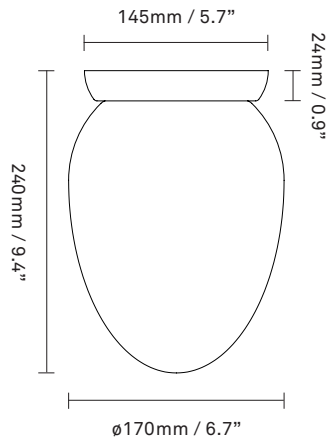

Rizzato 171 is a decorative ceiling light in an organic expression, and an extension of the other lights from the Rizzato collection.

Explore the rest of the Rizzato collection on our website, [here](#)

Product no.: EU - 2079003

Certifications: CE, ETL, IP44, Class II

Type: Ceiling light - indoor

For information about IP ratings, click [here](#)

Colour: Glass: opal white / Metal: satin brass

Cleaning: Use a soft dry cloth to clean the product.
Do not use household cleaners.

Materials: Anodized metal, mouth-blown glass

Dimensions: $\varnothing$ 170mm / 6.7in x 240mm / 9.4in
Ceiling plate: $\varnothing$ 145mm / 5.7in

Light source: Socket: E27 / E26 (T38)
Max wattage: 40W LED
Voltage (V): 220-240V / 120V

Weight: 980g

Packaging: Dimensions: L: 225mm / 8.8 x
W: 225mm / 8.8in x H: 290mm / 11.4in
Weight: 720 g
Total weight incl. product: 1700 g
Number of parcels: 1
Material: Brown cardboard.

See recommended light source for EU [here](#)

Light sources not included

Dimmable if installed with appropriate dimmable LED light source(s) suitable for your dimmer circuit.

Light source can be added to delivery on request or via our webshop at [nuura.com](#).

Works with appropriate lighting control module. Module can be added to delivery on request.

Find our recommendations [here](#)