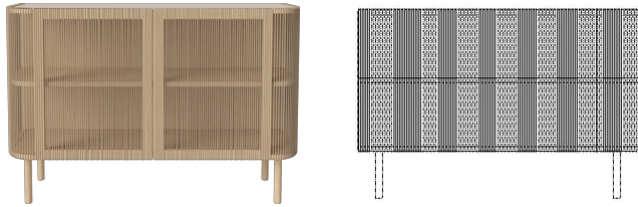

Cord series

Cord is a series of sideboards and high boards, which are made of solid oak that creates a heavy and solid expression, contrasted by the strings of braided paper rope that create an airy, eye-catching front. And the paper-thin braiding is certainly something very special. Danish Cord is developed and produced in the small Danish town of Randers, with local influences reinforcing its origins of good, solid craftsmanship.

04-139-01

Cord sideboard

Specifications

Country of origin	Assembly	Width	Height	Depth	Producer
Bosnia and Herzegovina	Legs/Base to be mounted	120 cm	80 cm	45 cm	Aage Østergaard Møbelindustri A/S

The parcel's measurements

The parcel's measurements 1: 0.40 m³, 41.0 kg
(D 50.0 cm, W 125.0 cm, H 64.5 cm))

Test and certifications

FSC® C165134

TSCA Title VI compliant

The mark of
responsible forestry

04-139-01

Cord sideboard

Width 120 cm
Depth 45 cm
Height 80 cm
Producer Aage Østergaard Møbelindustri A/S

The parcel's measurements
The parcel's measurements 1: 0.40 m³, 41.0 kg
(D 50.0 cm, W 125.0 cm, H 64.5 cm))

04-139-05

Cord Highboard

Width 90 cm
Depth 45 cm
Height 160 cm
Max weight capacity per shelf 15 kg
Producer Aage Østergaard Møbelindustri A/S