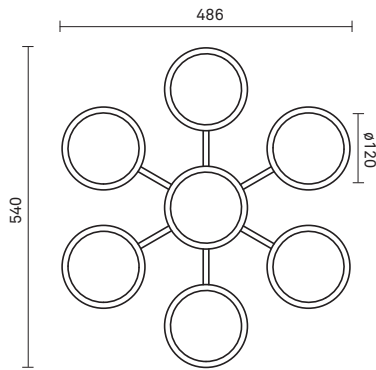

NUURA

LIILA STAR Nordic Gold/Opal White

Design: Sofie Refer, 2021. EU-model.

Liila Star Wall/Ceiling in mouth blown Opal White glass and Nordic Gold finish.

Liila Collection has a Nordic simplistic yet sensuous look due to the fine reflections in the glass and metal. The mouth blown glass is elegantly framed by the metal disc in soft metallic finish.

While the version in Optic Clear glass creates sparkeling reflections, the version in Opal White glass completes the minimalistic Nordic look.

Liila Star Wall/Ceiling has an elongated modular formation. It looks great as an extended light sculpture or arranged in a line to create a stunning effect. Liila 7 can be installed vertically or horizontally

Liila collection

The Liila collection include the following products:

- **Liila 1 Medium, Wall/Ceiling:** Nordic Gold/ Light Silver, Opal White/Optic Clear Glass
- **Liila 1 Large, Wall/Ceiling:** Nordic Gold/ Light Silver, Opal White/Optic Clear Glass
- **Liila Star, Wall/Ceiling:** Nordic Gold, Opal White/Optic Clear Glass
- **Liila 7, Wall/Ceiling:** Nordic Gold, Opal White/Optic Clear Glass
- **Liila 12, Wall/Ceiling:** Nordic Gold, Opal White/Optic Clear Glass