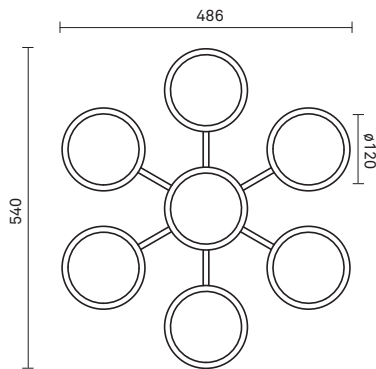

NUURA

LIILA STAR Nordic Gold/Optic Clear

Design: Sofie Refer, 2021. EU-model.

Liila Star Wall/Ceiling in mouth blown Optic Clear glass and Nordic Gold finish.

Liila Collection has a Nordic simplistic yet sensuous look due to the fine reflections in the glass and metal. The mouth blown glass is elegantly framed by the metal disc in soft metallic finish.

While the version in Optic Clear glass creates sparkling reflections, the version in Opal White glass completes the minimalistic Nordic look.

Liila Star Wall/Ceiling has an elongated modular formation. It looks great as an extended light sculpture or arranged in a line to create a stunning effect. Liila 7 can be installed vertically or horizontally

Liila collection

The Liila collection include the following products:

- **Liila 1 Medium, Wall/Ceiling:** Nordic Gold/ Light Silver, Opal White/Optic Clear Glass
- **Liila 1 Large, Wall/Ceiling:** Nordic Gold/ Light Silver, Opal White/Optic Clear Glass
- **Liila Star, Wall/Ceiling:** Nordic Gold, Opal White/Optic Clear Glass
- **Liila 7, Wall/Ceiling:** Nordic Gold, Opal White/Optic Clear Glass
- **Liila 12, Wall/Ceiling:** Nordic Gold, Opal White/Optic Clear Glass