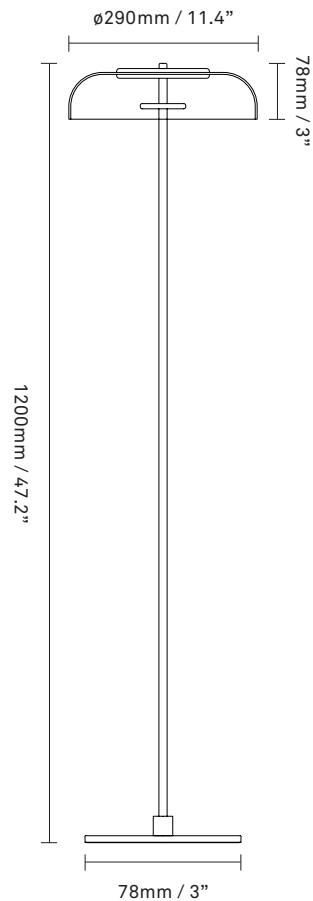

Blossi Floor in mouth-blown opal white glass and black finish.

Explore the rest of the Blossi collection on our website, [here](#)

Product no.: EU - 2027005 / US - 3027006

Certifications: CE, IP20, Class II (EU), Class I (US)

Type: Floor light - indoor

For information about IP ratings, click [here](#)

Colour: Glass: opal white / Metal: black
Cable: black

Cleaning: Use a soft dry cloth to clean the product.
Do not use household cleaners.

Materials: Powder coated metal, mouth-blown glass

Light source: Integrated light source
6W LED
Voltage: 230 V
Colour Temp.: 2700 Kelvin
Lumen: 600 lm
CRI: 80
Dimmable

Dimensions: $\varnothing$ 290mm / 11.4in x 1200mm / 47.2in
Cable length: 2000mm / 78.7in

Weight: Armature + glass: 5330g

See light source information [here](#)

Packaging: Dimensions: L: 1311mm / 51.6in
x W: 322mm / 12.6in x H: 330mm / 12.9in
Weight: 2290g
Total weight incl. product: 7610g
Number of parcels: 1
Material: Brown cardboard

Light sources included

Dimmable if installed with appropriate LED dimmer.

Works with appropriate lighting control module. Module can be added to delivery on request.

Find our recommendations [here](#)