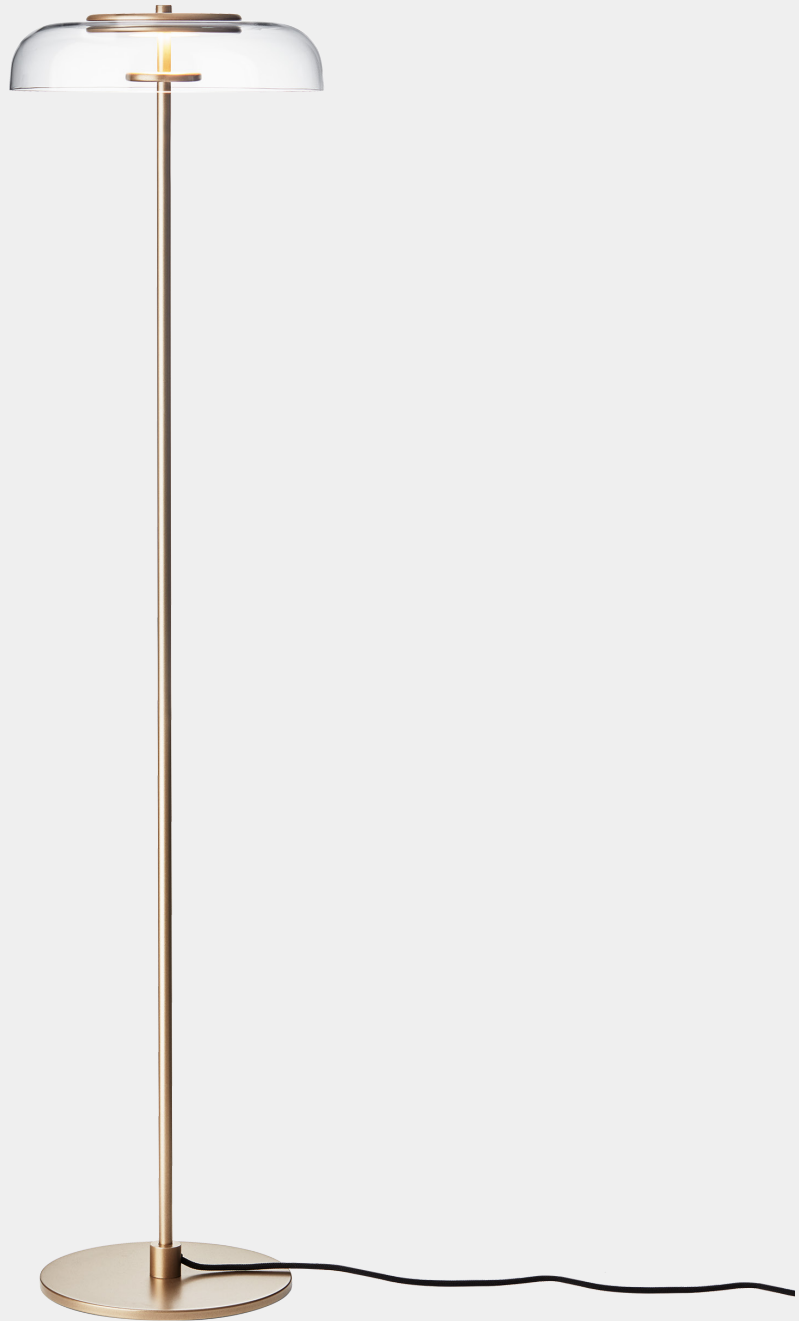

NUURA

BLOSSI FLOOR
black / opal

Design: Sofie Refer, 2018

Blossi Floor in mouth-blown opal white glass and black finish.

Explore the rest of the Blossi collection on our website, [here](#)

Product no.: EU - 2027005 / US - 3027006

Materials: Powder coated metal, mouth-blown glass

Light source: Integrated light source
6W LED
Voltage: 230 V
Colour Temp.: 2700 Kelvin
Lumen: 600 lm
CRI: 80
Dimmable

Dimensions: \varnothing 290mm / 11.4in x 1200mm / 47.2in
Cable length: 2000mm / 78.7in

Weight: Armature + glass: 5330g

See light source information [here](#)

Packaging: Dimensions: L: 1311mm / 51.6in
x W: 322mm / 12.6in x H: 330mm / 12.9in
Weight: 2290g
Total weight incl. product: 7610g
Number of parcels: 1
Material: Brown cardboard

BLOSSI FLOOR
nordic gold / clear

Design: Sofie Refer, 2018

Blossi Floor in mouth-blown clear glass and nordic gold finish.

Explore the rest of the Blossi collection on our website, [here](#)

Product no.: EU - 2027006 / US - 3027005