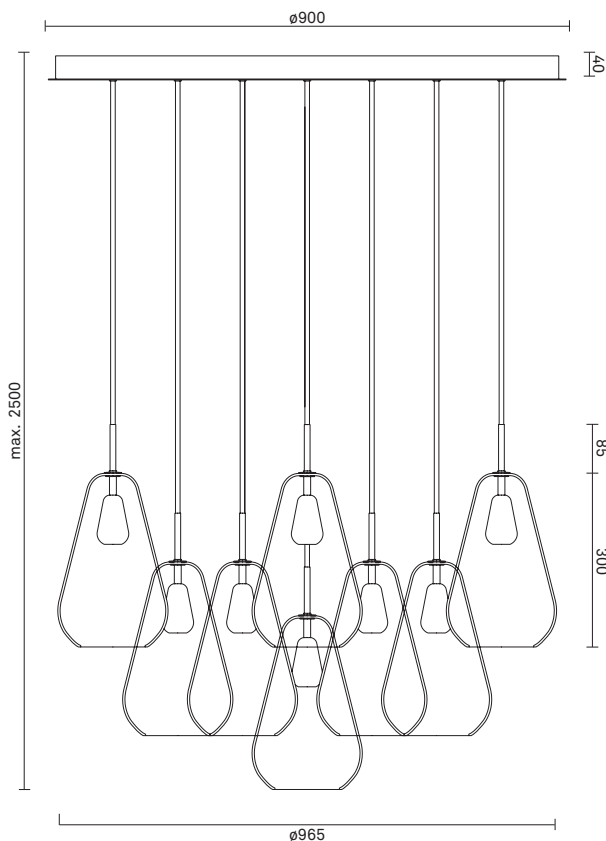

NUURA

ANOLI 13

Design: Sofie Refer, 2018. EU-model.

Anoli 13 Medium in mouth blown Gold glass and Nordic Gold finish Incl. Ceiling plate.

Anoli Collection captures the tranquility of falling water droplets. The elegant droplets and golden warmth are the essence of the sophisticated pendant collection Anoli.

The elegant yet simple drop shape is emphasized by the finest mouth blown glass and light gold metal.

The collection ranges from sleek pendants to elegant chandeliers and can be customised for larger projects and private homes.

Anoli 13 is a statement chandelier suitable for larger rooms and public spaces. The Chandelier can be customised in exclusive arrangement.

Anoli collection:

The Anoli collection include the following products:

- **Anoli 1 Small:** Nordic Gold, Opal White/Gold Glass
- **Anoli 1 Medium:** Nordic Gold, Opal White/Gold Glass
- **Anoli 3:** Nordic Gold, Opal White/Gold Glass
- **Anoli 6:** Nordic Gold, Opal White/Gold Glass
- **Anoli 13:** Nordic Gold, Opal White/Gold Glass