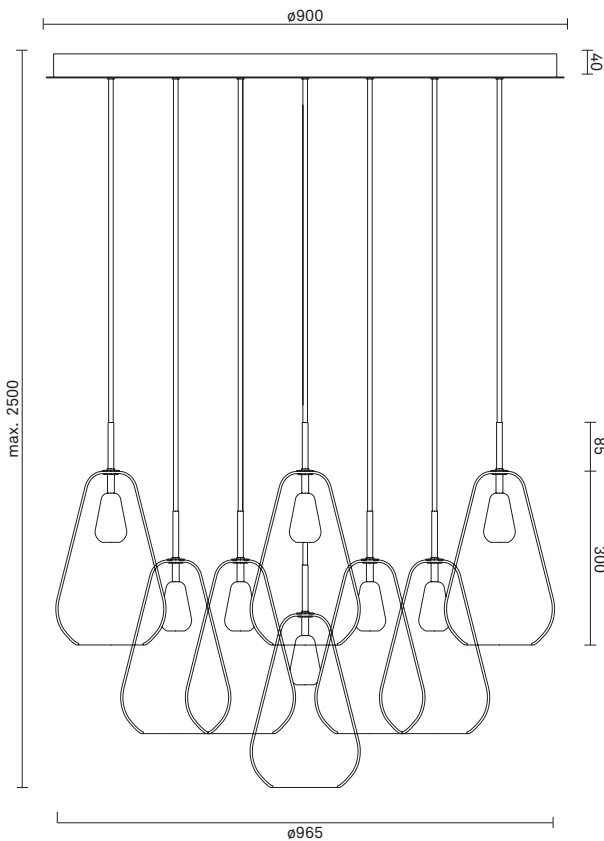

∅965mm x max. 2500mm
Ceiling plate: ∅900mm x 45mm
Fabric cable - Length: 2500mm

Product weight:

Product incl. ceiling plate: 28981 g
Ceiling plate: 16111 g

Packaging:

Pendant: L: 254mm x W: 254mm x H: 481mm
Ceiling plate: L: 1010mm x W: 1030mm x H: 240mm
Weight: 15295 g
Total weight incl. product: 44276 g
Number of parcels: 14
Material: Brown cardboard.

A+ (with recommended bulb)

Dimmability:

Can be fitted with an aligned dimmer.

DALI compatible

Included ceiling plate:

NUURA

ANOLI 13 Opal

Design: Sofie Refer, 2018. EU-model.