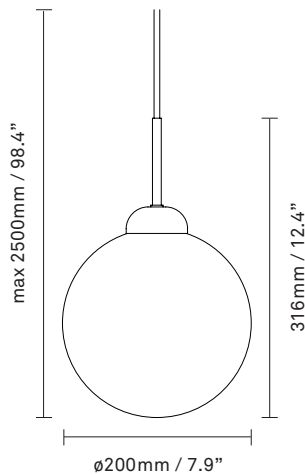

Apiales 1 Large is created as a larger version of our Apiales pendant series. This pendant is relevant in a variety of settings, both as a single lamp or in a series of multiple lamps mounted together in formation.

Explore the rest of the Apiales collection on our website, [here](#)

Product no.: EU - 2053008 / US - 3053008

Certifications: CE, IP20, Class I

Type: Pendant - indoor

For information about IP ratings, click [here](#)

Colour: Glass: opal white / Metal: satin black
Cable: black

Cleaning: Use a soft dry cloth to clean the product.
Do not use household cleaners.

Materials: Anodized metal, mouth-blown glass,
fabric covered cable

Light source: Socket: G9
Max wattage: 5W LED
Voltage (V): 220-240V / 120V

Dimensions: 316mm / 12.4in x 200mm / 7,9in
Glass: $\varnothing$ 200mm / 7,9in
Cable length: 2500mm / 98.4in

See recommended light source [here](#)

Weight: Armature + glass: 2610g

Light source not included

Packaging: Dimensions: L: 300mm / 11.8in x
W: 230mm / 9in x H: 215mm / 8.4in
Weight: 460g
Total weight incl. product: 3230g
Number of parcels: 1
Material: Brown cardboard

Dimmable if installed with appropriate dimmable LED light source(s) suitable for your dimmer circuit.

Light source can be added to delivery on request or via our webshop [nuura.com](#).

Works with appropriate lighting control module. Module can be added to delivery on request.

Find our recommendations [here](#)