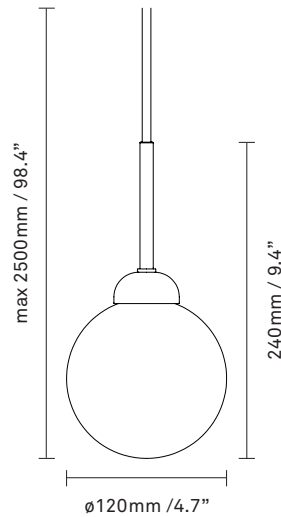

Apiales 1 in mouth blown opal white glass and satin black finish.

Explore the rest of the Apiales collection on our website, [here](#)

Product no.: EU - 2053002 / US - 3053002

Certifications: CE, IP20, Class II

Type: Pendant - indoor

For information about IP ratings, click [here](#)

Colour: Glass: opal white / Metal: satin black
Cable: black

Cleaning: Use a soft dry cloth to clean the product.
Do not use household cleaners.

Materials: Anodized metal, mouth-blown glass,
fabric covered cable

Light source: Socket: G9
Max wattage: 5W LED
Voltage (V): 220-240V / 120V

Dimensions: 120mm / 4.7in x 240mm / 9.4in
Glass: $\varnothing$ 120mm / 4.7in
Cable length: 2500mm / 98.4in

See recommended light source [here](#)

Weight: Armature + glass: 550g

Light source not included

Packaging: Dimensions: L: 355mm / 13.9in x
W: 150mm / 5.9in x H: 155mm / 6.1in
Weight: 240g
Total weight incl. product: 790g
Number of parcels: 1
Material: Brown cardboard

**Dimmable if installed with appropriate dimmable LED
light source(s) suitable for your dimmer circuit.**

Light source can be added to delivery on request or via our webshop
nuura.com.

Works with appropriate lighting control module. Module can be added to
delivery on request.

Find our recommendations [here](#)