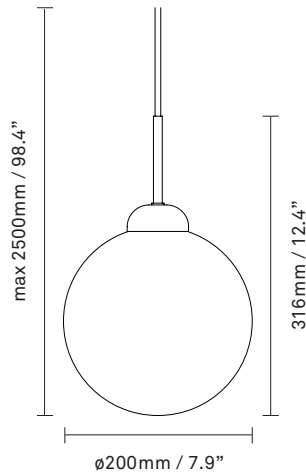

Apiales 1 Large is created as a larger version of our Apiales pendant series. This pendant is relevant in a variety of settings, both as a single lamp or in a series of multiple lamps mounted together in formation.

Explore the rest of the Apiales collection on our website, [here](#)

Product no.: EU - 2053006 / US - 3053006

Certifications: CE, IP20, Class I

Type: Pendant - indoor

For information about IP ratings, click [here](#)

Colour: Glass: opal white / Metal: brushed brass
Cable: gold

Cleaning: Use a soft dry cloth to clean the product.
Do not use household cleaners.

Materials: Anodized metal, mouth-blown glass,
fabric covered cable

Light source: Socket: G9
Max wattage: 5W LED
Voltage (V): 220-240V / 120V

Dimensions: 316mm / 12.4in x 200mm / 7,9in
Glass: $\varnothing$ 200mm / 7,9in
Cable length: 2500mm / 98.4in

See recommended light source [here](#)

Weight: Armature + glass: 2610g

Light source not included

Packaging: Dimensions: L: 300mm / 11.8in x
W: 230mm / 9in x H: 215mm / 8.4in
Weight: 460g
Total weight incl. product: 3230g
Number of parcels: 1
Material: Brown cardboard

Dimmable if installed with appropriate dimmable LED light source(s) suitable for your dimmer circuit.

Light source can be added to delivery on request or via our webshop [nuura.com](#).

Works with appropriate lighting control module. Module can be added to delivery on request.

Find our recommendations [here](#)