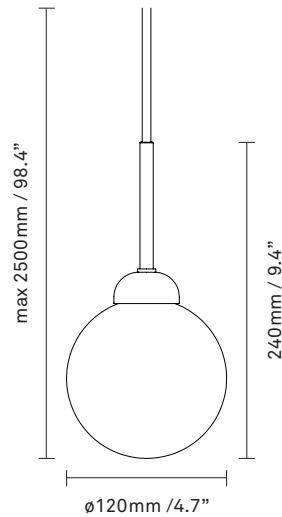

Apiales 1 in mouth blown opal white glass and brushed brass finish.

Explore the rest of the Apiales collection on our website, [here](#)

Product no.: EU - 2053001 / US - 3053001

Certifications: CE, IP20, Class II

Type: Pendant - indoor

For information about IP ratings, click [here](#)

Colour: Glass: opal white / Metal: brushed brass
Cable: gold

Cleaning: Use a soft dry cloth to clean the product.
Do not use household cleaners.

Materials: Anodized metal, mouth-blown glass,
fabric covered cable

Light source: Socket: G9
Max wattage: 5W LED
Voltage (V): 220-240V / 120V

Dimensions: 120mm / 4.7in x 240mm / 9.4in
Glass: $\varnothing$ 120mm / 4.7in
Cable length: 2500mm / 98.4in

See recommended light source [here](#)

Weight: Armature + glass: 550g

Light source not included

Packaging: Dimensions: L: 355mm / 13.9in x
W: 150mm / 5.9in x H: 155mm / 6.1in
Weight: 240g
Total weight incl. product: 790g
Number of parcels: 1
Material: Brown cardboard

Dimmable if installed with appropriate dimmable LED light source(s) suitable for your dimmer circuit.

Light source can be added to delivery on request or via our webshop [nuura.com](#).

Works with appropriate lighting control module. Module can be added to delivery on request.

Find our recommendations [here](#)